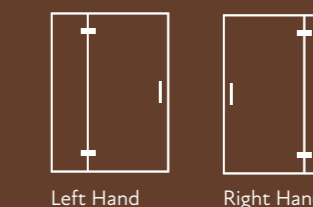

Finishes

Component Finish	Finish Code	Price inc. VAT	Price exc. VAT
Polished Chrome	F-PD___ PC	—	—
Matte Black	F-PD___ MB	+£425	+£354.17
Polished / Brushed Nickel	F-PD___ PN/BN	+£425	+£354.17
Brushed Brass	F-PD___ BB	+£550	+£458.33
Crafted to Order, See page 34	F-PD___ CTO	+£1,040	+£866.67

Glass

Select Glass	Price inc. VAT	Price exc. VAT
Opti Clear	+£275	+£229.17
Satin Etched	+£415	+£345.83
Opti Clear & Satin Etched	+£985	+£820.83

Standard Specification

- 10mm clear glass
- Anti-calcium coating
- Chrome components
- Short Round D handle
- 2000mm tall
- Supplied with underframe to base and 24mm channel to wall
- Units over 1200mm wide will be supplied with a support bar
- Reversible

Express Sizes & Finishes

- Express standard sizes, denoted by **E**, are available from stock in the Express lead time in all standard finishes
- To specify a different finish to Polished Chrome, replace the "PC" code suffix with your desired finish and add its price

Express Handle Options

- Short; Square D, Contour, Round D or Chamfer
- Round Fingerpull (see pages 30-33)

BESPOKE

ONE

Select Size	Price inc. VAT	Price exc. VAT
Up to 1000mm	£2,917	£2,430.89
Up to 1200mm	£3,120	£2,600.41
Up to 1400mm	£3,470	£2,891.65
Up to 1600mm	£3,720	£3,099.93
Up to 2900mm	£4,698	£3,915.04

TWO

Select Handing

THREE

Select Handle	Price inc. VAT	Price exc. VAT
Short / Long Round D	—	—
Short / Long Square D	—	—
Short / Long Contour	—	—
Short / Long Chamfer	—	—
Towel Rail	—	—
Round / Square Finger Pull	—	—

FOUR

Select Glass	Price inc. VAT	Price exc. VAT
Clear	—	—
Opti Clear	+£275	+£229.17
Grey / Bronze	+£360	+£300.00
Satin Etched	+£415	+£345.83
Opti Clear & Satin Etched	+£985	+£820.83
Mirrored	+£985	+£820.83
Digital Print (create your own)	+£985	+£820.83

FIVE

Select Finish	Price inc. VAT	Price exc. VAT
Polished Chrome	—	—
Matte Black	+£425	+£354.17
Polished / Brushed Nickel	+£425	+£354.17
Brushed Brass	+£550	+£458.33
Crafted to order		
See page 34	+£1,040	+£866.67

Design Parameters

- Maximum - height 2400mm
- door width 700mm
- panel size 4m²
- hinged panel 500mm, unless braced to wall or ceiling
- Minimum hinged panel 200mm
- Manufactured to the Standard Specification opposite unless requested otherwise
- Curved top glass available on request

Adjustment

- 18mm

Survey & Installation Service

- Tier 3 (see page 192)

Panels / Enclosures over 2.4m in height are considered oversized and therefore will be subject to a surcharge – £POA.