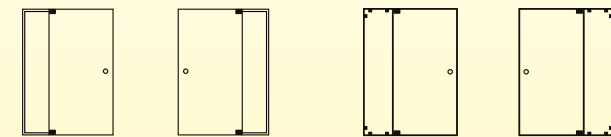

Design parameters

- Maximum - panel size of up to 4m²
- door width 785mm
 - door size 1.8m²

Hinges are mechanically fixed using screws. Suitable noggings are required in the floor and ceiling for fixing
Not guaranteed watertight as there is no underframe, please design your space accordingly

1. Select size	Price (incl VAT)
Up to 800mm	£6,055
Up to 1100mm	£6,145
Up to 1400mm	£6,230

2. Select configuration

Left hand with profiles Right hand with profiles Left hand with brackets Right hand with brackets