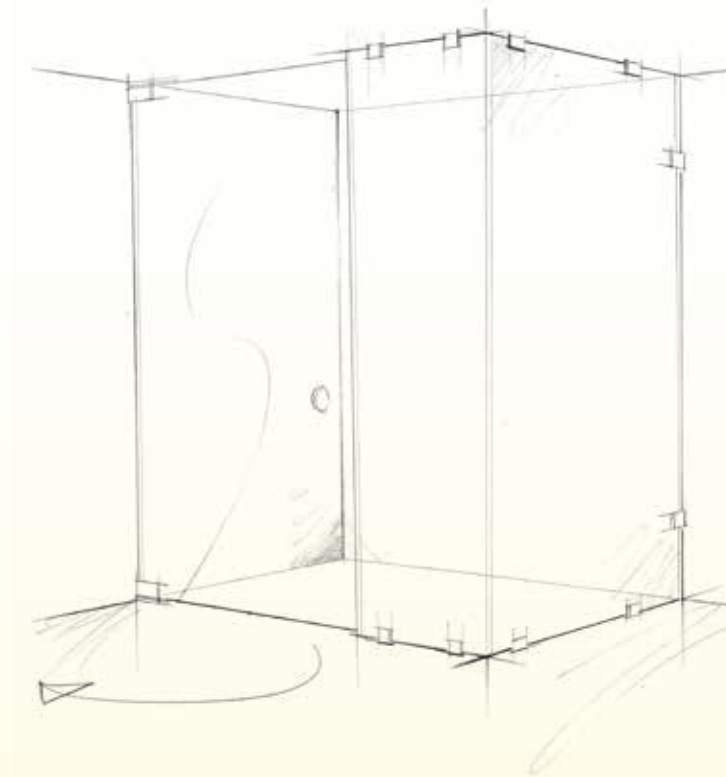

3. Select handle	Price (incl VAT)
Short / Long Round D	—
Short / Long Square D	—
Short / Long Contour	—
Short / Long Chamfer (NP)	—
Towel Rail	—
Round / Square Fingerpull	—

5. Select finish	Price (incl VAT)
Standard finishes	
Polished Chrome	—
Matte Black / White	+£580
Polished / Brushed Nickel	+£580
Polished / Brushed Antique Gold	+£805
Crafted to order	
Please see page 79	+£1,170