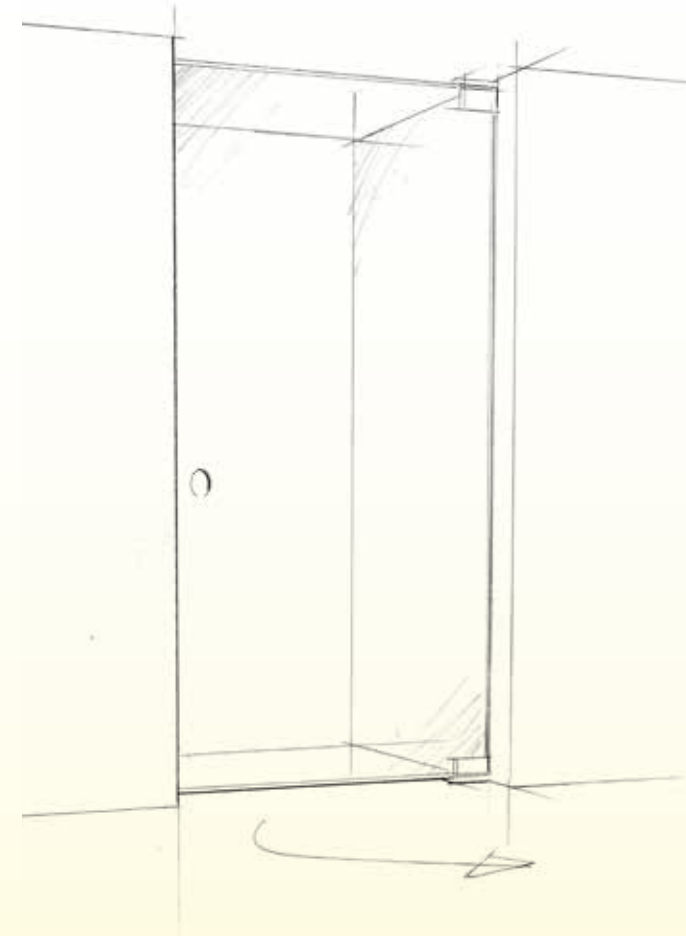

Design parameters

Maximum - panel size of up to 4m²
- door width 785mm
- door size 1.8m²

Hinges are mechanically fixed using screws. Suitable noggings are required in the floor and ceiling for fixing

Not guaranteed watertight as there is no underframe, please design your space accordingly