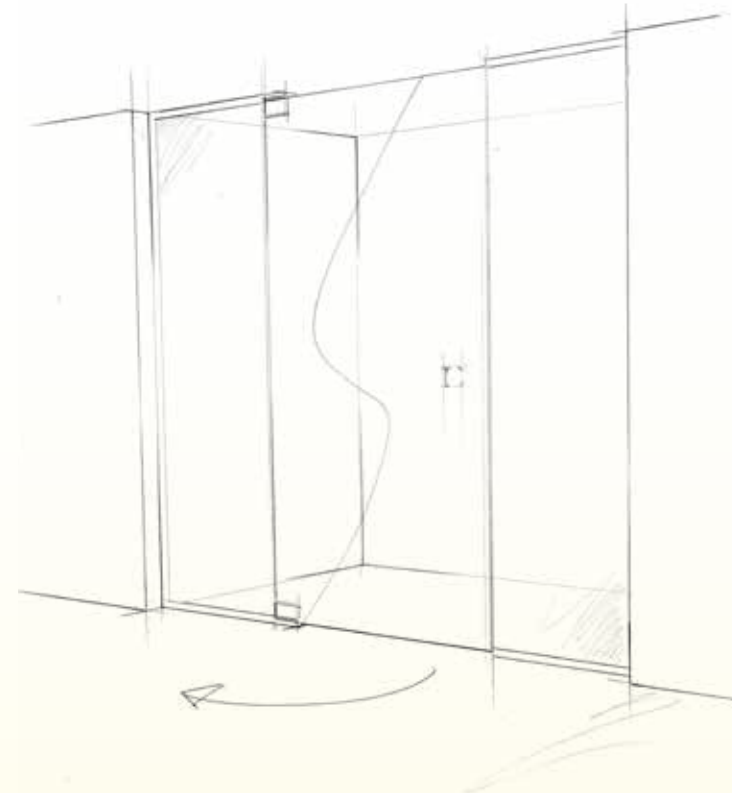

1. Select size	Price (incl VAT)
Up to 800mm	£6,955
Up to 1400mm	£7,120
Up to 1800mm	£7,585

2. Select configuration

4. Select glass	Price (incl VAT)
Opti Clear	—
Grey / Bronze	+£580
Satin Etched	+£635
Opti Clear and Satin Etched	+£1,405
Mirrored	+£1,405
Blank Canvas (create your own design)	+£1,405

3. Select handle	Price (incl VAT)
Short / Long Round D	—
Short / Long Square D	—
Short / Long Contour	—
Short / Long Chamfer (NP)	—
Towel Rail	—
Round / Square Fingerpull	—

5. Select finish	Price (incl VAT)
Standard finishes	
Polished Chrome	—
Matte Black / White	+£580
Polished / Brushed Nickel	+£580
Polished / Brushed Antique Gold	+£805
Crafted to order	
Please see page 79	+£1,170