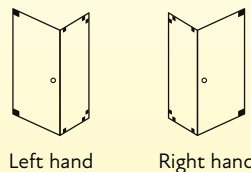

Beyond Bespoke DR

Specification

- Inward or outward opening
- Anti-calcium coating
- Floor and ceiling mounted hinges
- Opti Clear 10mm glass
- Brackets only

🔗 Survey and installation included in price for Area 1
See page 77 for more details

Design parameters

1. Maximum - panel size of up to 4m²
2. door width 785mm
   - door size 1.8m²

Hinges are mechanically fixed using screws. Suitable noggings are required in the floor and ceiling for fixing
Not guaranteed watertight as there is no underframe, please design your space accordingly

1. Select size	Price (incl VAT)
Up to 785x1000mm	£6,690
Up to 785x1400mm	£6,885

2. Select configuration

Left hand Right hand

4. Select glass	Price (incl VAT)
Opti Clear	—
Grey / Bronze	+£360
Satin Etched	+£415
Opti Clear and Satin Etched	+£985
Mirrored	+£985
Blank Canvas (create your own design)	+£985