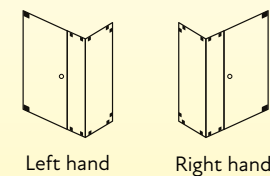

2. Select configuration

4. Select glass	Price (incl VAT)
Opti Clear	—
Grey / Bronze	+£580
Satin Etched	+£635
Opti Clear and Satin Etched	+£1,405
Mirrored	+£1,405
Blank Canvas (create your own design)	+£1,405