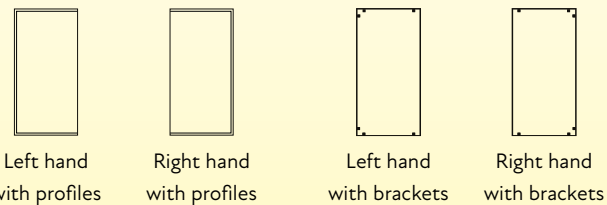

Maximum panel size of up to 4m²
Suitable noggings are required in the ceiling for fixing

1. Select size	Price (incl VAT)
Up to 800mm	£3,840
Up to 1000mm	£4,105
Up to 1200mm	£4,370
Up to 1600mm	£4,635

2. Select configuration