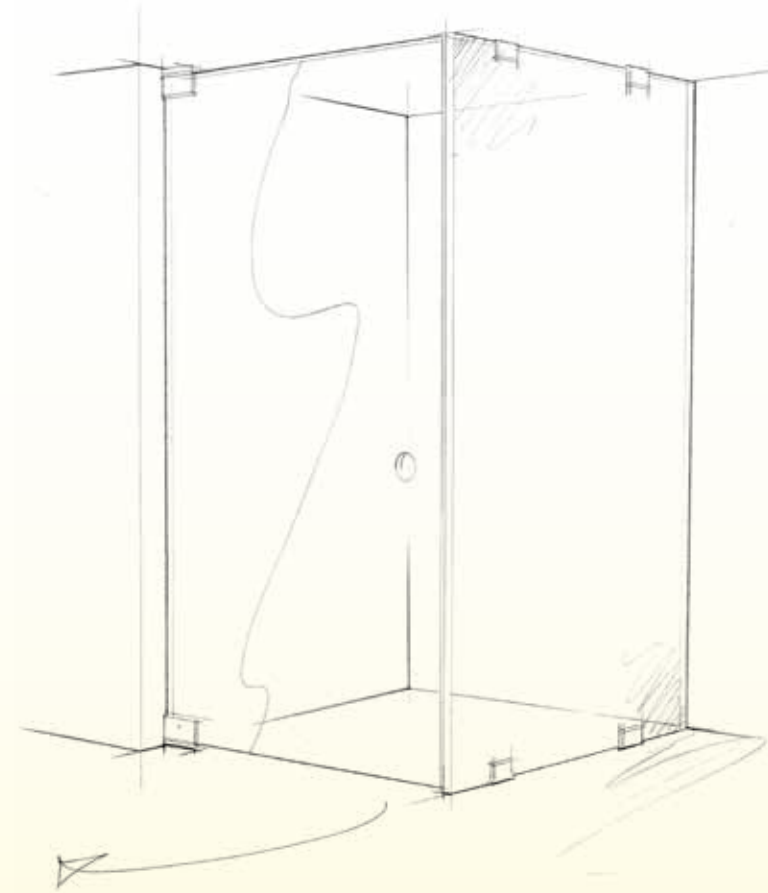

Beyond Bespoke DR

Specification

- Inward or outward opening
- Anti-calcium coating
- Floor and ceiling mounted hinges
- Opti Clear 10mm glass
- Brackets only

🔗 Survey and installation included in price for Area 1
See page 77 for more details

Design parameters

1. Maximum - panel size of up to 4m²
2. door width 785mm
   - door size 1.8m²

Hinges are mechanically fixed using screws. Suitable noggings are required in the floor and ceiling for fixing
Not guaranteed watertight as there is no underframe, please design your space accordingly

1. Select size	Price (incl VAT)
Up to 785x1000mm	£6,690
Up to 785x1400mm	£6,885

2. Select configuration

4. Select glass	Price (incl VAT)
Opti Clear	—
Grey / Bronze	+£360
Satin Etched	+£415
Opti Clear and Satin Etched	+£985
Mirrored	+£985
Blank Canvas (create your own design)	+£985

3. Select handle	Price (incl VAT)
Short / Long Round D	—
Short / Long Square D	—
Short / Long Contour	—
Short / Long Chamfer (NP)	—
Towel Rail	—
Round / Square Fingerpull	—

5. Select finish	Price (incl VAT)
Standard finishes	
Polished Chrome	—
Matte Black / White	+£425
Polished / Brushed Nickel	+£425
Polished / Brushed Antique Gold	+£705
Crafted to order	
Please see page 79	+£1,040

Beyond Bespoke PD

Specification

- Inward or outward opening
- Anti-calcium coating
- Floor and ceiling mounted hinges
- Opti Clear 10mm glass
- Profiles or brackets, never both

🔗 Survey and installation included in price for Area 1
See page 77 for more details

Design parameters

1. Maximum - panel size of up to 4m²
2. door width 785mm
   - door size 1.8m²

Hinges are mechanically fixed using screws. Suitable noggings are required in the floor and ceiling for fixing
Not guaranteed watertight as there is no underframe, please design your space accordingly

1. Select size	Price (incl VAT)
Up to 800mm	£6,055
Up to 1100mm	£6,145
Up to 1400mm	£6,230

2. Select configuration

4. Select glass	Price (incl VAT)
Opti Clear	—
Grey / Bronze	+£360
Satin Etched	+£415
Opti Clear and Satin Etched	+£985
Mirrored	+£985
Blank Canvas (create your own design)	+£985