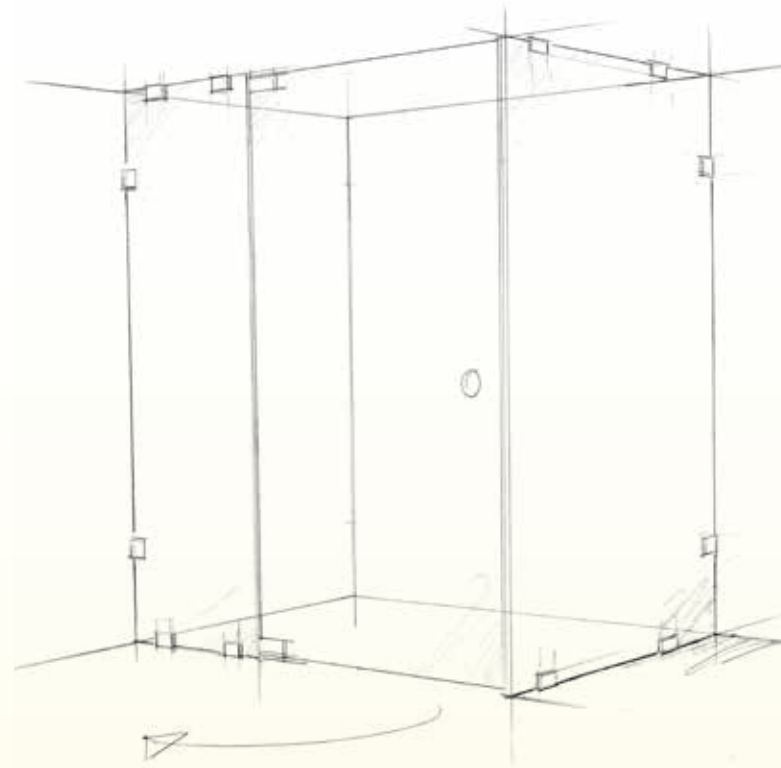

Beyond Bespoke PDR

Specification

- Inward or outward opening
- Anti-calcium coating
- Floor and ceiling mounted hinges
- Opti Clear 10mm glass
- Brackets only

📍 Survey and installation included in price for Area 1
See page 77 for more details

Design parameters

- Maximum - panel size of up to 4m²
- door width 785mm
 - door size 1.8m²

Not guaranteed watertight as there is no underframe, please design your space accordingly

Hinges are mechanically fixed using screws. Suitable noggings are required in the floor and ceiling for fixing