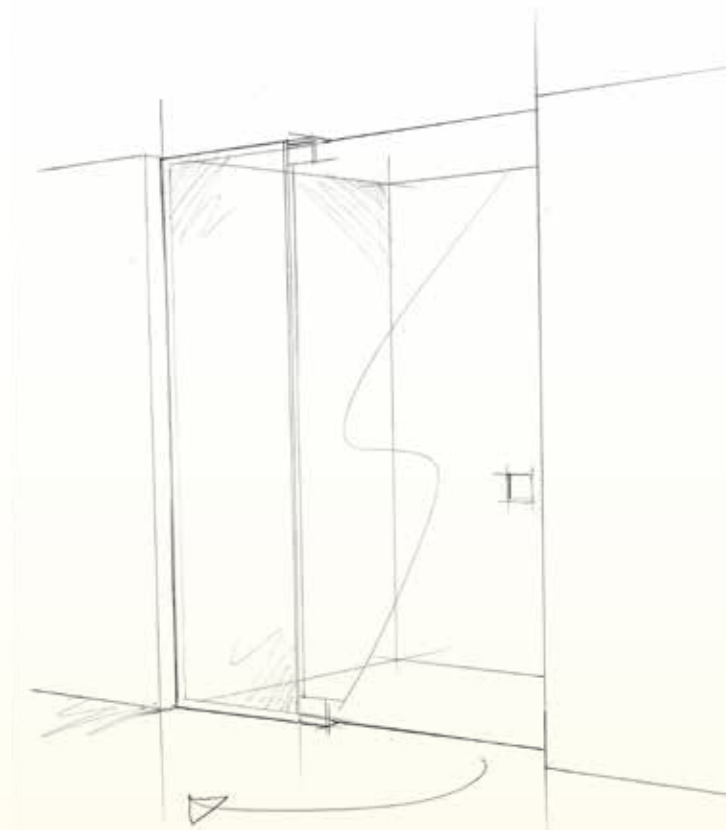

3. Select handle	Price (incl VAT)
Short / Long Round D	—
Short / Long Square D	—
Short / Long Contour	—
Short / Long Chamfer (NP)	—
Towel Rail	—
Round / Square Fingerpull	—

5. Select finish	Price (incl VAT)
Standard finishes	
Polished Chrome	—
Matte Black / White	+£425
Polished / Brushed Nickel	+£425
Polished / Brushed Antique Gold	+£705
Crafted to order	
Please see page 79	+£1,040