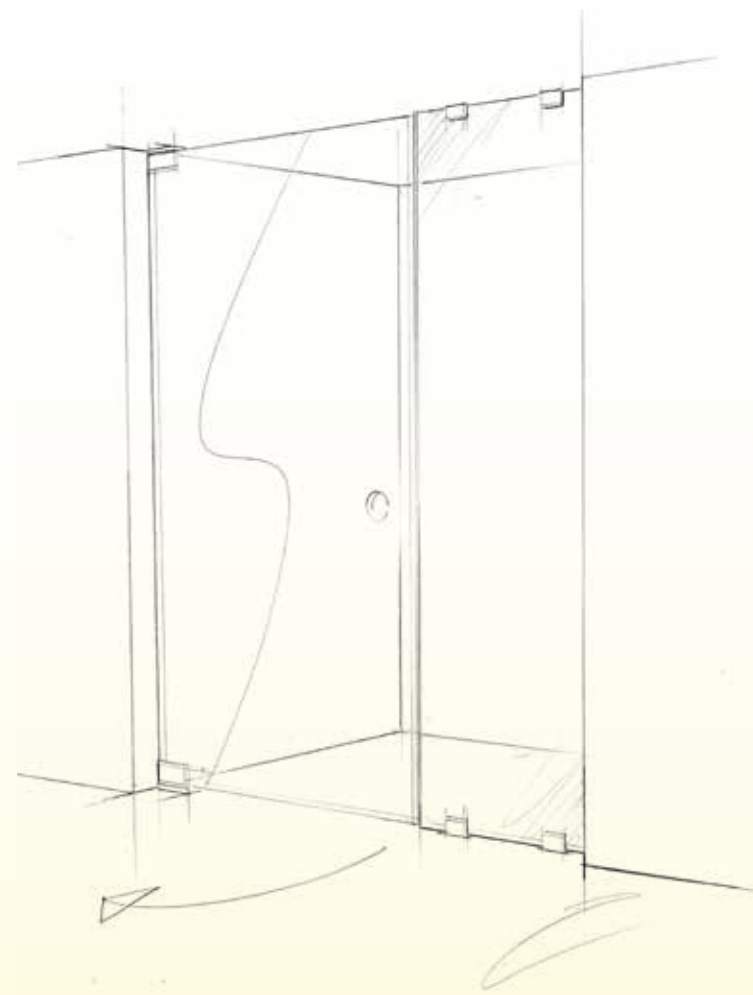

3. Select handle	Price (incl VAT)
Short / Long Round D	—
Short / Long Square D	—
Short / Long Contour	—
Short / Long Chamfer (NP)	—
Towel Rail	—
Round / Square Fingerpull	—

5. Select finish	Price (incl VAT)
Standard finishes	
Polished Chrome	—
Matte Black / White	+£425
Polished / Brushed Nickel	+£425
Polished / Brushed Antique Gold	+£705
Crafted to order	
Please see page 79	+£1,040

Beyond Bespoke DPR

Specification

- Inward or outward opening
- Anti-calcium coating
- Floor and ceiling mounted hinges
- Opti Clear 10mm glass
- Brackets only

🔗 Survey and installation included in price for Area 1
See page 77 for more details

Design parameters

1. Maximum - panel size of up to 4m²
2. door width 785mm
   - door size 1.8m²

Hinges are mechanically fixed using screws. Suitable noggings are required in the floor and ceiling for fixing
Not guaranteed watertight as there is no underframe, please design your space accordingly

1. Select size	Price (incl VAT)
Up to 800x1000mm	£7,805
Up to 1400x1000mm	£8,635
Up to 800x1400mm	£8,375
Up to 1400x1400mm	£9,135

2. Select configuration

4. Select glass	Price (incl VAT)
Opti Clear	—
Grey / Bronze	+£580
Satin Etched	+£635
Opti Clear and Satin Etched	+£1,405
Mirrored	+£1,405
Blank Canvas (create your own design)	+£1,405