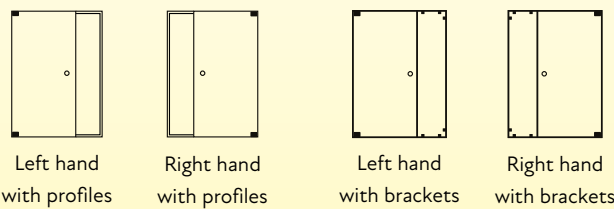

Beyond Bespoke DP

Specification

- Inward or outward opening
- Anti-calcium coating
- Floor and ceiling mounted hinges
- Opti Clear 10mm glass
- Profiles or brackets, never both

🔗 Survey and installation included in price for Area 1
See page 77 for more details

Design parameters

1. Maximum - panel size of up to 4m²
2. door width 785mm
   - door size 1.8m²

Hinges are mechanically fixed using screws. Suitable noggings are required in the floor and ceiling for fixing
Not guaranteed watertight as there is no underframe, please design your space accordingly

1. Select size	Price (incl VAT)
Up to 800mm	£6,055
Up to 1100mm	£6,145
Up to 1400mm	£6,230

2. Select configuration

4. Select glass	Price (incl VAT)
Opti Clear	—
Grey / Bronze	+£360
Satin Etched	+£415
Opti Clear and Satin Etched	+£985
Mirrored	+£985
Blank Canvas (create your own design)	+£985