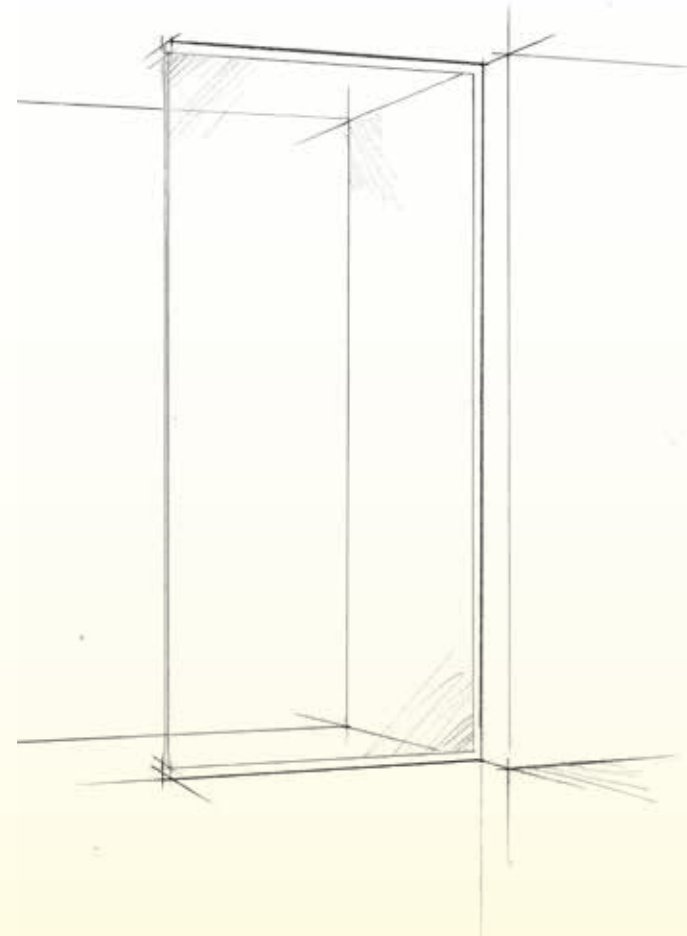

Beyond Bespoke WP

Specification

- Anti-calcium coating
- Opti Clear 10mm glass
- Profiles or brackets, never both

🔗 Survey and installation included in price for Area 1
See page 77 for more details

Design parameters

Maximum panel size of up to 4m²
Suitable noggings are required in the ceiling for fixing

1. Select size	Price (incl VAT)
Up to 800mm	£3,840
Up to 1000mm	£4,105
Up to 1200mm	£4,370
Up to 1600mm	£4,635