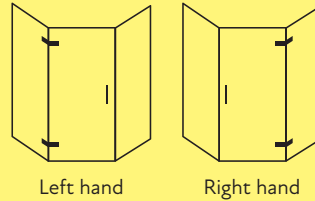

Venice

Bespoke

Adjustment

18mm to each return

Survey and Installation Service

🔧 Tier 3

Standard Specification

- Outward opening
- Anti-calcium coating
- Chrome components
- 2000mm tall
- Supplied with underframe to base and 24mm channel to wall

Design parameters

Maximum - height 2400mm

- door width 700mm

- panel size 4m²

- hinged panel 500mm, unless braced to wall or ceiling

Minimum hinged panel 200mm

1. Select size

	Price (incl VAT)
Up to 1000x1200mm	£3,465
Up to 1200x1200mm	£3,680
Up to 1400x1200mm	£4,100
Up to 1000x1600mm	£3,755
Up to 1200x1600mm	£3,970
Up to 1400x1600mm	£4,385

2. Select handing

3. Select handle

	Price (incl VAT)
Short / Long Round D	—
Short / Long Square D	—
Short / Long Contour	—
Towel Rail	—
Round / Square Fingerpull	—

4. Select glass

	Price (incl VAT)
Clear	—
Opti Clear	£420
Bronze	£525
Grey	£525
Satin Etched	£575
Mirrored	£1,275