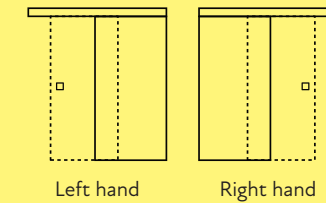

2. Select handing

Left hand

Right hand

3. Select handle

	Price (incl VAT)
Short / Long Round D	—
Short / Long Square D	—
Short / Long Contour	—
Towel Rail	—
Round / Square Fingerpull	—

4. Select glass

	Price (incl VAT)
Clear	—
Opti Clear	£250
Bronze	£325
Grey	£325
Satin Etched	£375
Mirrored	£895

5. Select finish

	Price (incl VAT)
Standard finishes	
Polished Chrome	—
Matte Black / White	£625
Polished / Brushed Nickel	£625
Polished / Brushed Antique Gold	£995
Crafted to order	
Please see page 72	£1,195