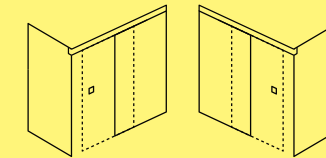

Harmony Corner Bespoke

Adjustment

10mm to front, 18mm to return

Survey and Installation Service

↻ Tier 4

Design parameters

Maximum height 2400mm

20mm gap to ceiling required for installation

50mm deep shelf on tray required for installation

Manufactured to the Standard Specification opposite unless requested otherwise

1. Select size

	Price (incl VAT)
Up to 1200x1000mm	£3,235
Up to 1400x1000mm	£3,525
Up to 1900x1000mm	£3,960
Up to 1200x1800mm	£3,690
Up to 1400x1800mm	£3,975
Up to 1900x1800mm	£4,270

2. Select handing

Left hand

Right hand

3. Select handle

	Price (incl VAT)
Short / Long Round D	—
Short / Long Square D	—
Short / Long Contour	—
Towel Rail	—
Round / Square Fingerpull	—

4. Select glass

	Price (incl VAT)
Clear	—
Opti Clear	£420
Bronze	£525
Grey	£525
Satin Etched	£575
Mirrored	£1,275