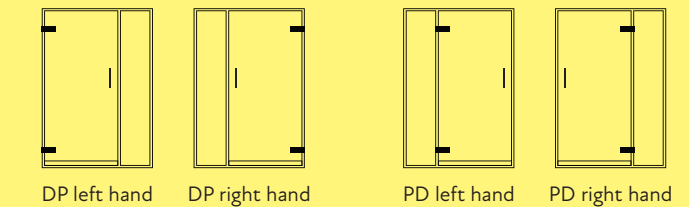

2. Select handing

4. Select glass	Price (incl VAT)
Clear	—
Opti Clear	£250
Satin Etched	£375

5. Select finish	Price (incl VAT)
Standard finish	
Polished Chrome	—
Crafted to order finishes	
Matte Black / White	£545
Polished / Brushed Antique Nickel	£545
Polished / Brushed Antique Gold	£785
City / Country Bronze	£985