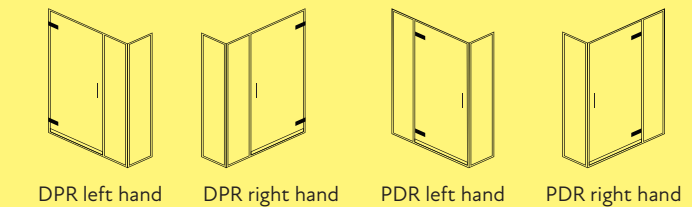

2. Select handing

3. Select handle

	Price (incl VAT)
Short / Long Round D	—
Short / Long Square D	—
Short / Long Contour	—
Towel Rail	—
Round / Square Fingerpull	—

4. Select glass

	Price (incl VAT)
Clear	—
Opti Clear	£420
Satin Etched	£575

5. Select finish

	Price (incl VAT)
Standard finish	
Polished Chrome	—
Crafted to order finishes	
Matte Black / White	£595
Polished / Brushed Antique Nickel	£595
Polished / Brushed Antique Gold	£895
City / Country Bronze	£1,095