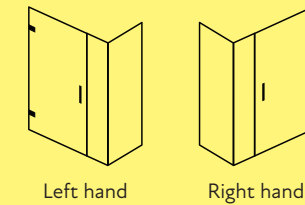

Standard Specification

- Anti-calcium coating
- Chrome components
- Short Round D handle
- 10mm clear glass
- 2000mm tall
- Widths over 900mm supplied with a 700mm door
- Supplied with a support bar from 1300mm
- Supplied with underframe to base and 24mm channel to wall
- Reversible

⌘ Tier 3

Installation notes

Designed to be set back 10mm from the tray on each side. The door side has no adjustment. For successful installation the door side wall must be square

Design parameters

Maximum - height 2400mm
 - door width 900mm
 - panel size 4m²
 - inline panel 700mm, unless braced to wall or ceiling
 Minimum inline panel 200mm
 Returns deeper than 1000mm will be supplied with a support bar
 Manufactured to the Standard Specification opposite unless requested otherwise

1. Select size

	Price (incl VAT)
Up to 1200x1400mm	£3,635
Up to 1800x1400mm	£4,010
Up to 2900x1400mm	£4,730
Up to 1200x2000mm	£4,330
Up to 1800x2000mm	£4,705
Up to 2900x2000mm	£5,425

2. Select handing

Left hand

Right hand

3. Select handle

	Price (incl VAT)
Short / Long Round D	—
Short / Long Square D	—
Short / Long Contour	—
Towel Rail	—
Round / Square Fingerpull	—

4. Select glass

	Price (incl VAT)
Clear	—
Opti Clear	£420
Bronze	£525
Grey	£525
Satin Etched	£575
Mirrored	£1,275