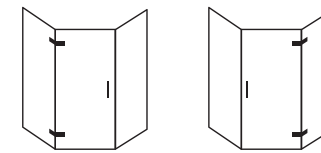

Frameless

Shown Left Handed

Venice N

Standard Details

- Neo angle
 - 2000mm high
 - Clear glass
 - Chrome components
 - 18mm adjustment to each wall
 - Anti-Calcium coating as standard
 - Minimum hinged panel 200mm
 - Maximum door width 700mm
 - Maximum panel size 4m2
 - Maximum height 2300mm
 - Maximum hinged panel 500mm, unless braced to wall or ceiling
 - Underframe to base
 - Outward opening
 - 24mm channel to wall
- Essential only:*
- Outward opening
 - Continuous seal

First Select Model

Name	Style	Portfolio	Size (mm)	Code	Price Inc. VAT
Venice	N	Essential	Up to 1000 x 1200	E-N<1000X<1200	£2,250
			Up to 1200 x 1200	E-N<1200X<1200	£2,390
			Up to 1400 x 1200	E-N<1400X<1200	£2,660
			Up to 1000 x 1600	E-N<1000X<1600	£2,440
			Up to 1200 x 1600	E-N<1200X<1600	£2,575
			Up to 1400 x 1600	E-N<1400X<1600	£2,845
		Frameless	Up to 1000 x 1200	F-N<1000X<1200	£3,000
			Up to 1200 x 1200	F-N<1200X<1200	£3,185
			Up to 1400 x 1200	F-N<1400X<1200	£3,545
			Up to 1000 x 1600	F-N<1000X<1600	£3,250
			Up to 1200 x 1600	F-N<1200X<1600	£3,435
			Up to 1400 x 1600	F-N<1400X<1600	£3,795
			Extra Height		£400

Essential

Shown Left Handed

Second Configure Model

Handing

Left Hand

Right Hand

Handle

Availability by Portfolio		Essential	Frameless
Short	Round D	✓	✓
	Contour	✗	✓
Long	Round D	✗	✓
	Contour	✗	✓
	Towel Rail	✗	✓
Fingerpull	Round	✓	✓
	Square	✗	✓