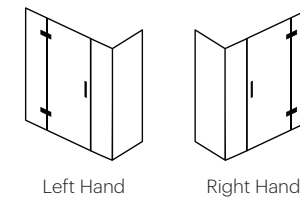

Frameless

Shown left handed, installed over a bathtub

Deauville PDPR

Standard Details

- Panel-door-panel-return
 - 2000mm high
 - Clear glass
 - Chrome components
 - 18mm adjustment to front and return
 - Anti-Calcium coating as standard
 - Underframe to base
 - 24mm channel to wall
 - Can be made steam proof
 - Minimum hinged panel 200mm
 - Maximum door width 700mm
 - Maximum hinged panel 500mm, unless braced to wall or ceiling
 - Maximum panel size 4m2
 - Maximum height 2300mm
- Frameless only:*
- Can be specified to open inward or outward
- Essential only:*
- Outward opening
 - Continuous seal

First Select Model

Name	Style	Portfolio	Size (mm)	Code	Price Inc. VAT
Deauville	PDPR	Essential	Up to 1400 x 1400	E-PDPR<1400X<1400	£2,720
			Up to 1800 x 1400	E-PDPR<1800X<1400	£2,840
			Up to 3200 x 1400	E-PDPR<3200X<1400	£3,265
			Up to 1400 x 2000	E-PDPR<1400X<2000	£3,290
			Up to 1800 x 2000	E-PDPR<1800X<2000	£3,425
			Up to 3200 x 2000	E-PDPR<3200X<2000	£3,815
	Frameless	Up to 1400 x 1400	F-PDPR<1400X<1400	£3,625	
		Up to 1800 x 1400	F-PDPR<1800X<1400	£3,785	
		Up to 3200 x 1400	F-PDPR<3200X<1400	£4,355	
		Up to 1400 x 2000	F-PDPR<1400X<2000	£4,385	
		Up to 1800 x 2000	F-PDPR<1800X<2000	£4,565	
		Up to 3200 x 2000	F-PDPR<3200X<2000	£5,085	
			Extra Height		£500

Essential

Shown left handed, installed over a bathtub

Second Configure Model

Handing

Left Hand

Right Hand

Handle

Availability by Portfolio		Essential	Frameless
Short	Round D	✓	✓
	Contour	✗	✓
Long	Round D	✗	✓
	Contour	✗	✓
	Towel Rail	✗	✓
Fingerpull	Round	✓	✓
	Square	✗	✓