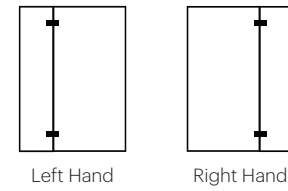

Second Configure Model

Handing

Third Select Options *Frameless Portfolio Only*

Glass Type	Price Inc. VAT
Opti Clear	£185
Grey, Bronze	£210
Acid Etch	£295
Fluted*, Mirror	£890

*Please see page 85 for further details on Fluted glass

Component Finish	Price Inc. VAT
Matte Black	£170