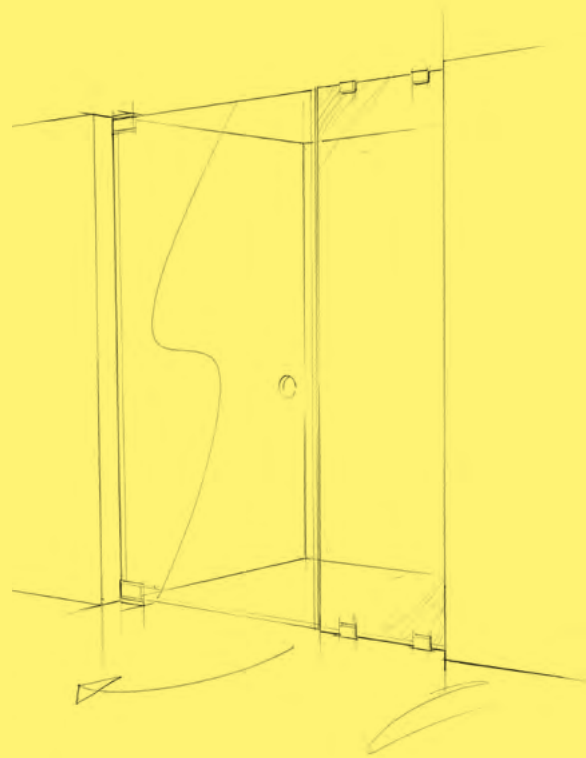

BEYOND BESPOKE DP

ONE

Select Size	Price inc. VAT	Price exc. VAT
Up to 800mm	£6,516	£5,340.00
Up to 1100mm	£6,613	£5,510.83
Up to 1400mm	£6,704	£5,586.67

TWO

Select Handing

THREE

Select Handle	Price inc. VAT	Price exc. VAT
Short / Long Round D	—	—
Short / Long Square D	—	—
Short / Long Contour	—	—
Short / Long Chamfer	—	—
Towel Rail	—	—
Round / Square Finger Pull	—	—

Specification

- Inward or outward opening
- Anti-calcium coating
- Floor and ceiling mounted hinges
- Opti Clear 10mm glass
- Profiles or brackets, never both

Design Parameters

- Maximum - panel size of up to 4m²
 - door width 785mm
 - door size 1.8m²
- Hinges are mechanically fixed using screws. Suitable noggings are required in the floor and ceiling for fixing
- Not guaranteed watertight as there is no underframe, please design your space accordingly