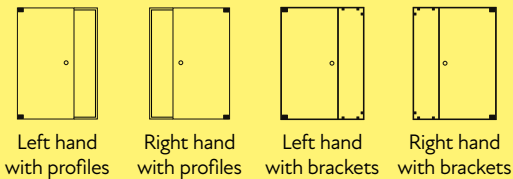

BEYOND BESPOKE DP

ONE

Select Size	Price inc. VAT	Price exc. VAT
Up to 800mm	£6,516	£5,340.00
Up to 1100mm	£6,613	£5,510.83
Up to 1400mm	£6,704	£5,586.67

TWO

Select Handing

THREE

Select Handle	Price inc. VAT	Price exc. VAT
Short / Long Round D	—	—
Short / Long Square D	—	—
Short / Long Contour	—	—
Short / Long Chamfer	—	—
Towel Rail	—	—
Round / Square Finger Pull	—	—

Specification

- Inward or outward opening
- Anti-calcium coating
- Floor and ceiling mounted hinges
- Opti Clear 10mm glass
- Profiles or brackets, never both

Design Parameters

- Maximum - panel size of up to 4m²
 - door width 785mm
 - door size 1.8m²
- Hinges are mechanically fixed using screws. Suitable noggings are required in the floor and ceiling for fixing
- Not guaranteed watertight as there is no underframe, please design your space accordingly