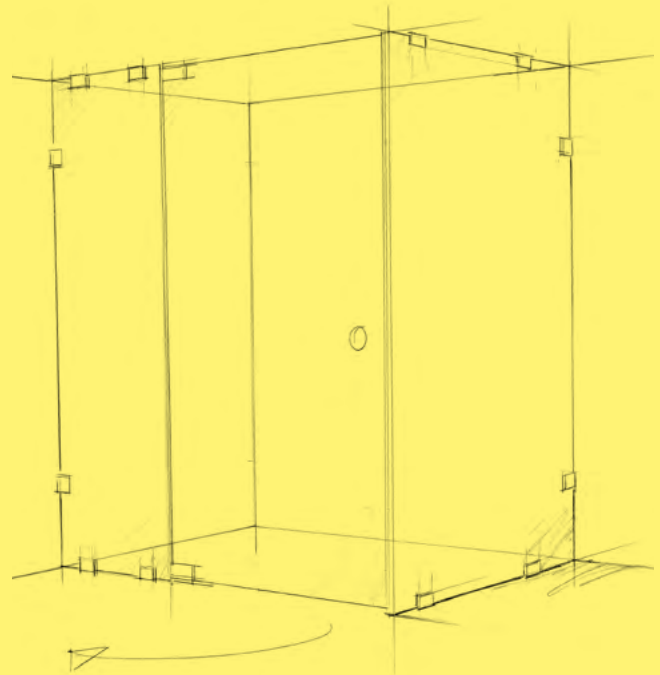

Specification

- Inward or outward opening
- Anti-calcium coating
- Floor and ceiling mounted hinges
- Opti Clear 10mm glass
- Brackets only

Design Parameters

- Maximum - panel size of up to 4m²
 - door width 785mm
 - door size 1.8m²
- Hinges are mechanically fixed using screws. Suitable noggings are required in the floor and ceiling for fixing
- Not guaranteed watertight as there is no underframe, please design your space accordingly

Survey & Installation Service

- Survey & Installation price included for Area 1 only (see page 188)

FOUR

Select Glass	Price inc. VAT	Price exc. VAT
Opti Clear	—	—
Grey / Bronze	+£580	+£483.33
Satin Etched	+£635	+£529.17
Opti Clear & Satin Etched	+£1,405	+£1,170.83
Mirrored	+£1,405	+£1,170.83
Digital Print (<i>create your own</i>)	+£1,405	+£1,170.83