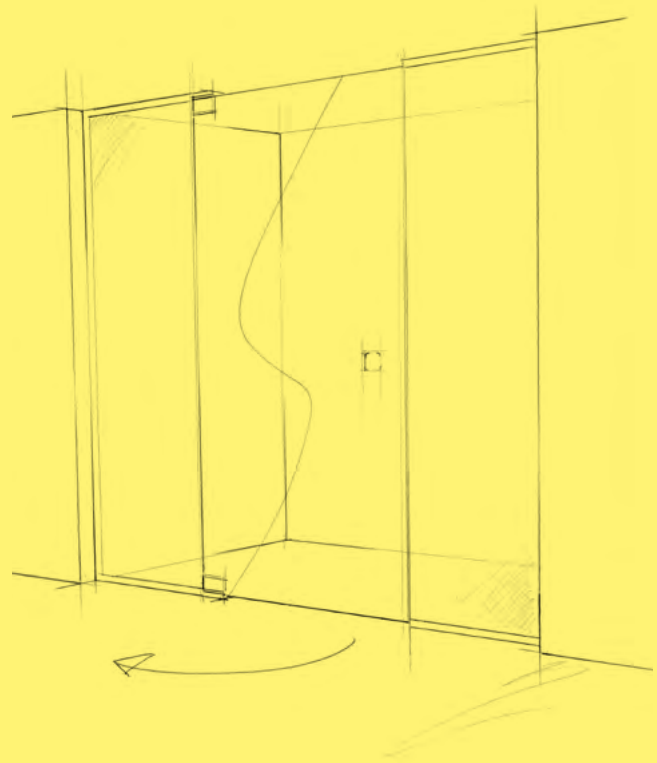

Specification

- Inward or outward opening
- Anti-calcium coating
- Floor and ceiling mounted hinges
- Opti Clear 10mm glass
- Profiles or brackets, never both

Design Parameters

- Maximum - panel size of up to 4m²
 - door width 785mm
 - door size 1.8m²
- Hinges are mechanically fixed using screws. Suitable noggings are required in the floor and ceiling for fixing
- Not guaranteed watertight as there is no underframe, please design your space accordingly

Survey & Installation Service

- Survey & Installation price included for Area 1 only (see page 188)

FOUR

Select Glass	Price inc. VAT	Price exc. VAT
Opti Clear	—	—
Grey / Bronze	+£580	+£483.33
Satin Etched	+£635	+£529.17
Opti Clear & Satin Etched	+£1,405	+£1,170.83
Mirrored	+£1,405	+£1,170.83
Digital Print (<i>create your own</i>)	+£1,405	+£1,170.83