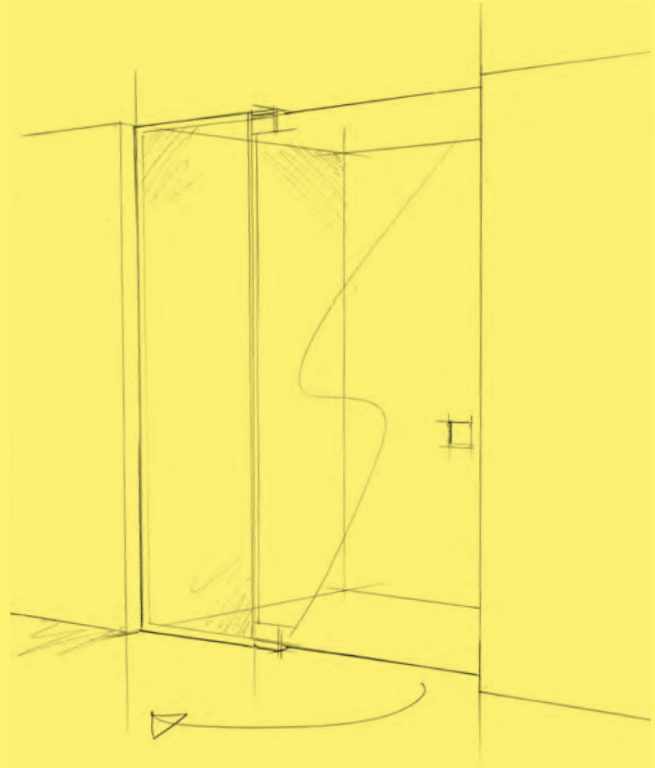

BEYOND BESPOKE PD

ONE

Select Size	Price inc. VAT	Price exc. VAT
Up to 800mm	£6,516	£5,430.00
Up to 1100mm	£6,613	£5,510.83
Up to 1400mm	£6,704	£5,586.67

TWO

Select Handing

THREE

Select Handle	Price inc. VAT	Price exc. VAT
Short / Long Round D	—	—
Short / Long Square D	—	—
Short / Long Contour	—	—
Short / Long Chamfer	—	—
Towel Rail	—	—
Round / Square Finger Pull	—	—

Specification

- Inward or outward opening
- Anti-calcium coating
- Floor and ceiling mounted hinges
- Opti Clear 10mm glass
- Profiles or brackets, never both

Design Parameters

- Maximum - panel size of up to 4m²
  - door width 785mm
  - door size 1.8m²
- Hinges are mechanically fixed using screws. Suitable noggings are required in the floor and ceiling for fixing
- Not guaranteed watertight as there is no underframe, please design your space accordingly

Survey & Installation Service

- Survey & Installation price included for Area 1 only (see page 188)

FOUR

Select Glass	Price inc. VAT	Price exc. VAT
Opti Clear	—	—
Grey / Bronze	+£360	+£300.00
Satin Etched	+£415	+£345.83
Opti Clear & Satin Etched	+£985	+£820.83
Mirrored	+£985	+£820.83
Digital Print (<i>create your own</i>)	+£985	+£820.83

FIVE

Select Finish	Price inc. VAT	Price exc. VAT
Polished Chrome	—	—
Matte Black	+£425	+£354.17
Polished / Brushed Nickel	+£425	+£354.17
Crafted to order		
See page 24	+£1,040	+£866.67

Panels / Enclosures over 2.4m in height are considered oversized and therefore will be subject to a surcharge – EPOA.