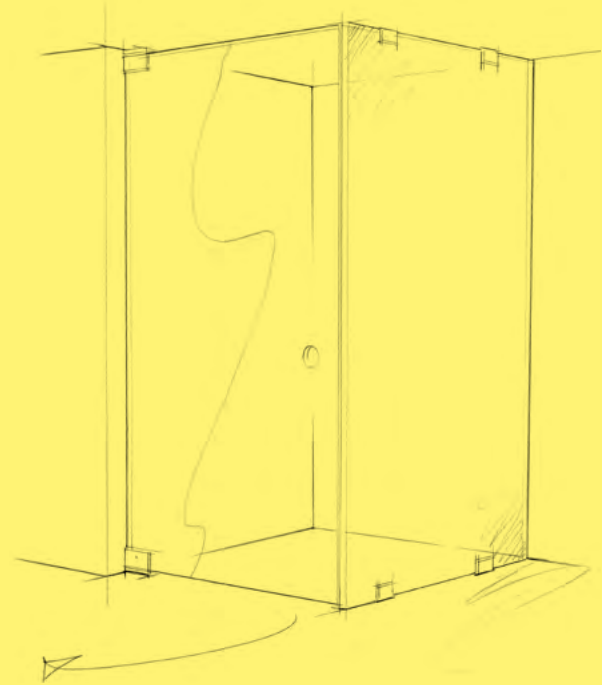

BEYOND BESPOKE DR

ONE

Select Size	Price inc. VAT	Price exc. VAT
Up to 785x1000mm	£7,199	£5,999.17
Up to 785x1400mm	£7,409	£6,174.17

TWO

Select Handing

THREE

Select Handle	Price inc. VAT	Price exc. VAT
Short / Long Round D	—	—
Short / Long Square D	—	—
Short / Long Contour	—	—
Short / Long Chamfer	—	—
Towel Rail	—	—
Round / Square Finger Pull	—	—

Specification

- Inward or outward opening
- Anti-calcium coating
- Floor and ceiling mounted hinges
- Opti Clear 10mm glass
- Profiles or brackets, never both

Design Parameters

- Maximum - panel size of up to 4m²
  - door width 785mm
  - door size 1.8m²
- Hinges are mechanically fixed using screws. Suitable noggings are required in the floor and ceiling for fixing
- Not guaranteed watertight as there is no underframe, please design your space accordingly

Survey & Installation Service

- Survey & Installation price included for Area 1 only (see page 188)

FOUR

Select Glass	Price inc. VAT	Price exc. VAT
Opti Clear	—	—
Grey / Bronze	+£360	+£300.00
Satin Etched	+£415	+£345.83
Opti Clear & Satin Etched	+£985	+£820.83
Mirrored	+£985	+£820.83
Digital Print (<i>create your own</i>)	+£985	+£820.83

FIVE

Select Finish	Price inc. VAT	Price exc. VAT
Polished Chrome	—	—
Matte Black	+£425	+£354.17
Polished / Brushed Nickel	+£425	+£354.17

Crafted to order

See page 24	+£1,040	+£866.67

Panels / Enclosures over 2.4m in height are considered oversized and therefore will be subject to a surcharge – EPOA.