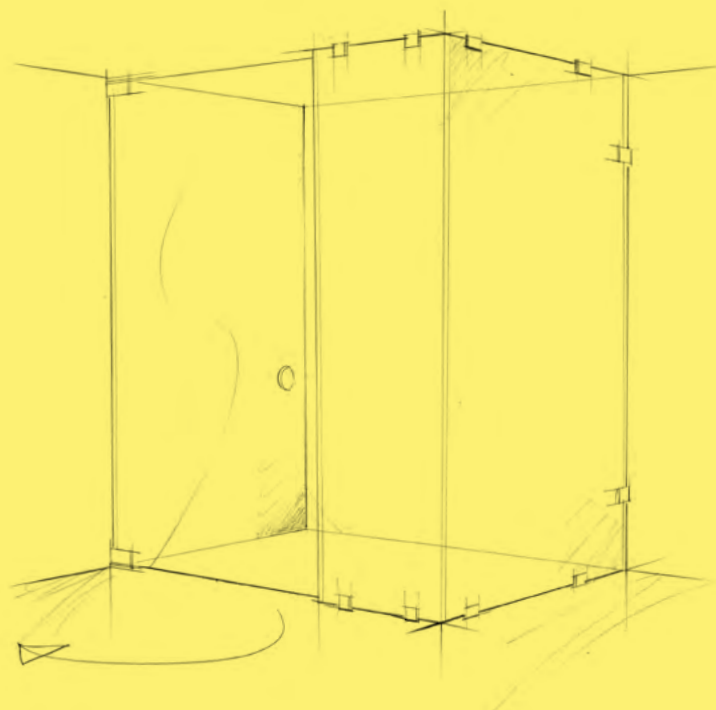

Specification

- Inward or outward opening
- Anti-calcium coating
- Floor and ceiling mounted hinges
- Opti Clear 10mm glass
- Brackets only

Design Parameters

- Maximum - panel size of up to 4m²
 - door width 785mm
 - door size 1.8m²
- Hinges are mechanically fixed using screws. Suitable noggings are required in the floor and ceiling for fixing
- Not guaranteed watertight as there is no underframe, please design your space accordingly

Survey & Installation Service

- Survey & Installation price included for Area 1 only (see page 188)

FOUR

Select Glass	Price inc. VAT	Price exc. VAT
Opti Clear	—	—
Grey / Bronze	+£580	+£483.33
Satin Etched	+£635	+£529.17
Opti Clear & Satin Etched	+£1,405	+£1,170.83
Mirrored	+£1,405	+£1,170.83
Digital Print (<i>create your own</i>)	+£1,405	+£1,170.83