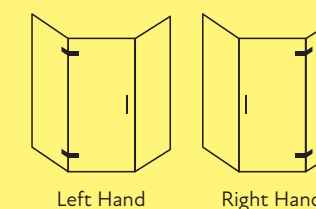

- Outward opening
- Anti-calcium coating
- Chrome components
- 2000mm tall
- Supplied with underframe to base and 24mm channel to wall

Design Parameters

- Maximum - height 2400mm
- door width 700mm
- panel size 4m²
- hinged panel 500mm, unless braced to wall or ceiling
- Minimum hinged panel 200mm

Adjustment

- 18mm to each return

Survey & Installation Service

- Tier 3 (see page 188)

TWO

Select Handing

Left Hand

Right Hand