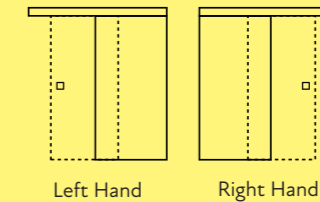

- 50mm deep shelf on tray required for installation

Express Sizes & Finishes

- Express standard sizes, denoted by **E**, are available from stock in the Express lead time in all standard finishes
- To specify a different finish to Polished Chrome, replace the "PC" code suffix with your desired finish and add its price

Express Handle Option

- Square Fingerpull (see page 33)

BESPOKE

ONE

Select Size	Price inc. VAT	Price exc. VAT
up to 1200mm	£2,803	£2,335.83
up to 1400mm	£3,185	£2,654.17
up to 1900mm	£3,627	£3,022.50

TWO

Select Handing

THREE

Select Handle	Price inc. VAT	Price exc. VAT
Short / Long Round D	—	—
Short / Long Square D	—	—
Short / Long Contour	—	—
Short / Long Chamfer	—	—
Round / Square Finger Pull	—	—

FOUR

Select Glass	Price inc. VAT	Price exc. VAT
Clear	—	—
Opti Clear	+£275	+£229.17
Grey / Bronze	+£360	+£300.00
Satin Etched	+£415	+£345.83
Opti Clear & Satin Etched	+£985	+£820.83
Mirrored	+£985	+£820.83
Digital Print (<i>create your own</i>)	+£985	+£820.83

Design Parameters

- Maximum height 2400mm
- 20mm gap to ceiling required for installation
- 50mm deep shelf on tray required for installation
- Manufactured to the standard specification opposite unless requested otherwise