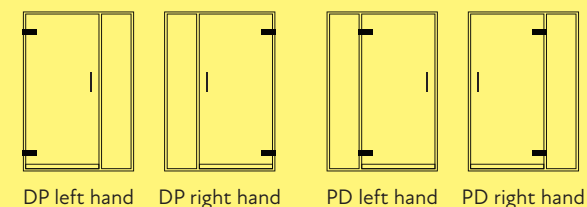

TWO

Select Handing

FOUR

Select Glass	Price inc. VAT	Price exc. VAT
Clear	—	—
Opti Clear	+£275	+£229.17
Satin Etched	+£415	+£345.83
Grey / Bronze	+£950	+£791.67
Black Canvas	+£950	+£791.67
Mirrored	+£1,350	+£1,125.00
Reeded†	+£1,850	+£1,541.67

†Glass supplied in 8mm

FIVE

Select Finish	Price inc. VAT	Price exc. VAT
Polished Chrome	—	—
Crafted to order		
Matte Black	+£600	+£500.00
Polished / Brushed Antique Nickel	+£600	+£500.00
Other finishes See page 24	+£1,085	+£904.17