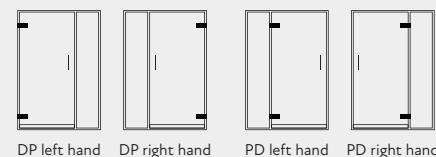

---

Shown Standard with chrome fittings and short square D handle.

---

Often specified with a long square D handle. Full pricing and technical overleaf.

---

## STANDARD

Sizes (in mm)

To Suit Tray	Adjustment	DP Code	PD Code	Price inc. VAT	Price exc. VAT
900mm	870-900	DF-DP900 L or R	DF-PD900 L or R	£2,809	£2,340.83
950mm	920-950	DF-DP950 L or R	DF-PD950 L or R	£2,884	£2,403.33
1000mm	970-1000	DF-DP1000 L or R	DF-PD1000 L or R	£2,965	£2,470.83
1050mm	1020-1050	DF-DP1050 L or R	DF-PD1050 L or R	£3,035	£2,529.17
1100mm	1070-1100	DF-DP1100 L or R	DF-PD1100 L or R	£3,105	£2,587.50
1150mm	1120-1150	DF-DP1150 L or R	DF-PD1150 L or R	£3,185	£2,654.17
1200mm	1170-1200	DF-DP1200 L or R	DF-PD1200 L or R	£3,250	£2,708.33
1250mm	1220-1250	DF-DP1250 L or R	DF-PD1250 L or R	£3,331	£2,775.83
1300mm	1270-1300	DF-DP1300 L or R	DF-PD1300 L or R	£3,401	£2,834.17
1350mm	1320-1350	DF-DP1350 L or R	DF-PD1350 L or R	£3,476	£2,896.67
1400mm	1370-1400	DF-DP1400 L or R	DF-PD1400 L or R	£3,546	£2,955.00
1450mm	1420-1450	DF-DP1450 L or R	DF-PD1450 L or R	£3,621	£3,017.50
1500mm	1470-1500	DF-DP1500 L or R	DF-PD1500 L or R	£3,697	£3,080.83
1550mm	1520-1550	DF-DP1550 L or R	DF-PD1550 L or R	£3,761	£3,134.17
1600mm	1570-1600	DF-DP1600 L or R	DF-PD1600 L or R	£3,836	£3,196.67

### Notes

- Can be configured to hinge from the wall, Door & Panel inline - DP, or to hinge from the centre post, Panel & Door Inline - PD
- Please read installation notes opposite before specifying this door

### Design Parameters

- Maximum - door width 900mm
- height 2200mm
- Suitable for steam
- Manufactured to the Standard Specification opposite unless requested otherwise