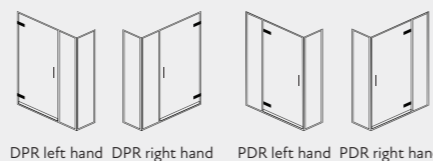

## STANDARD

Sizes (in mm)

To Suit Tray	Door Side Adjustment	Return Adjustment	DP Code	PD Code	Price inc. VAT	Price exc. VAT
900x800mm	875-890	775-790	DF-DPR900X800 L or R	DF-PDR900X800 L or R	£3,933	£3,277.50
1000x800mm	975-990	775-790	DF-DPR1000X800 L or R	DF-PDR1000X800 L or R	£4,052	£3,376.67
1200x800mm	1175-890	775-790	DF-DPR1200X800 L or R	DF-PDR1200X800 L or R	£4,493	£3,744.17
900x900mm	875-890	875-890	DF-DPR900X900 L or R	DF-PDR900X900 L or R	£4,159	£3,465.83
1000x900mm	975-990	875-890	DF-DPR1000X900 L or R	DF-PDR1000X900 L or R	£4,278	£3,565.00
1200x900mm	1175-890	875-890	DF-DPR1200X900 L or R	DF-PDR1200X900 L or R	£4,719	£3,932.50
900x1000mm	875-890	975-990	DF-DPR900X1000 L or R	DF-PDR900X1000 L or R	£4,380	£3,650.00
1000x1000mm	975-990	975-990	DF-DPR1000X1000 L or R	DF-PDR1000X1000 L or R	£4,493	£3,744.17
1200x1000mm	1175-890	975-990	DF-DPR1200X1000 L or R	DF-PDR1200X1000 L or R	£4,945	£4,120.83