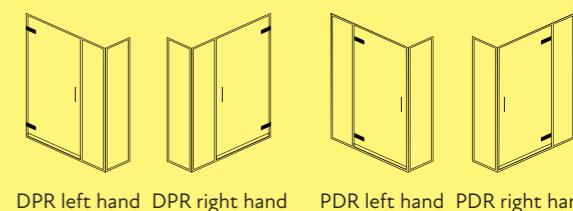

TWO

Select Handing

THREE

Select Handle	Price inc. VAT	Price exc. VAT
Short / Long Round D	—	—
Short / Long Square D	—	—
Short / Long Contour	—	—
Short / Long Chamfer	—	—
Towel Rail	—	—
Round / Square Finger Pull	—	—

FOUR

Select Glass	Price inc. VAT	Price exc. VAT
Clear	—	—
Opti Clear	+£460	+£383.33
Satin Etched	+£635	+£529.17
Grey / Bronze	+£1,350	+£1,125.00
Black Canvas	+£1,350	+£1,125.00
Mirrored	+£1,910	+£1,591.67
Reeded†	+£2,750	+£2,291.67

†Glass supplied in 8mm

FIVE

Select Finish	Price inc. VAT	Price exc. VAT
Polished Chrome	—	—
Crafted to order		
Matte Black	+£655	+£545.83
Polished / Brushed Antique Nickel	+£655	+£545.83
Other finishes See page 24	+£1,205	+£1,004.17

Design Parameters

- Maximum - door width 900mm - height 2200mm
- Suitable for steam
- Manufactured to the Standard Specification opposite unless requested otherwise

Adjustment

- 15mm to front and return

Survey & Installation Service

- Tier 4 (see page 188)