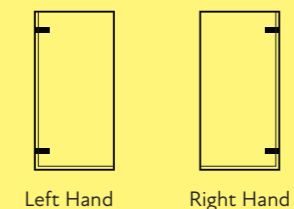

Shown Bespoke at full height with chrome fittings and clear glass.

Often specified with a towel rail handle. Full pricing and technical overleaf.

STANDARD

Sizes (in mm)

To Suit Tray	Code	Price inc. VAT	Price exc. VAT
700mm	DF-1PB700 L or R	£1,082	£901.67
800mm	DF-1PB800 L or R	£1,125	£937.50
900mm	DF-1PB900 L or R	£1,163	£969.17

Standard Specification

- Anti-calcium coating
- Chrome components
- 8mm clear glass
- 1500mm tall

BESPOKE

ONE

Select Size	Price inc. VAT	Price exc. VAT
Up to 700mm	£1,356	£1,130.00
Up to 900mm	£1,453	£1,210.83

TWO

Select Handing

THREE

Select Glass	Price inc. VAT	Price exc. VAT
Clear	—	—
Opti Clear	+£185	+£154.17
Satin Etched	+£290	+£241.67
Grey / Bronze	+£350	+£291.67
Black Canvas	+£350	+£291.67
Mirrored	+£480	+£400.00
Reeded†	+£600	+£500.00

Design Parameters

- Can be mounted side on, at 90 degrees to wall profile, when required
- Maximum height 2000mm
- Manufactured to the Standard Specification opposite unless requested otherwise
- Curved top glass available on request