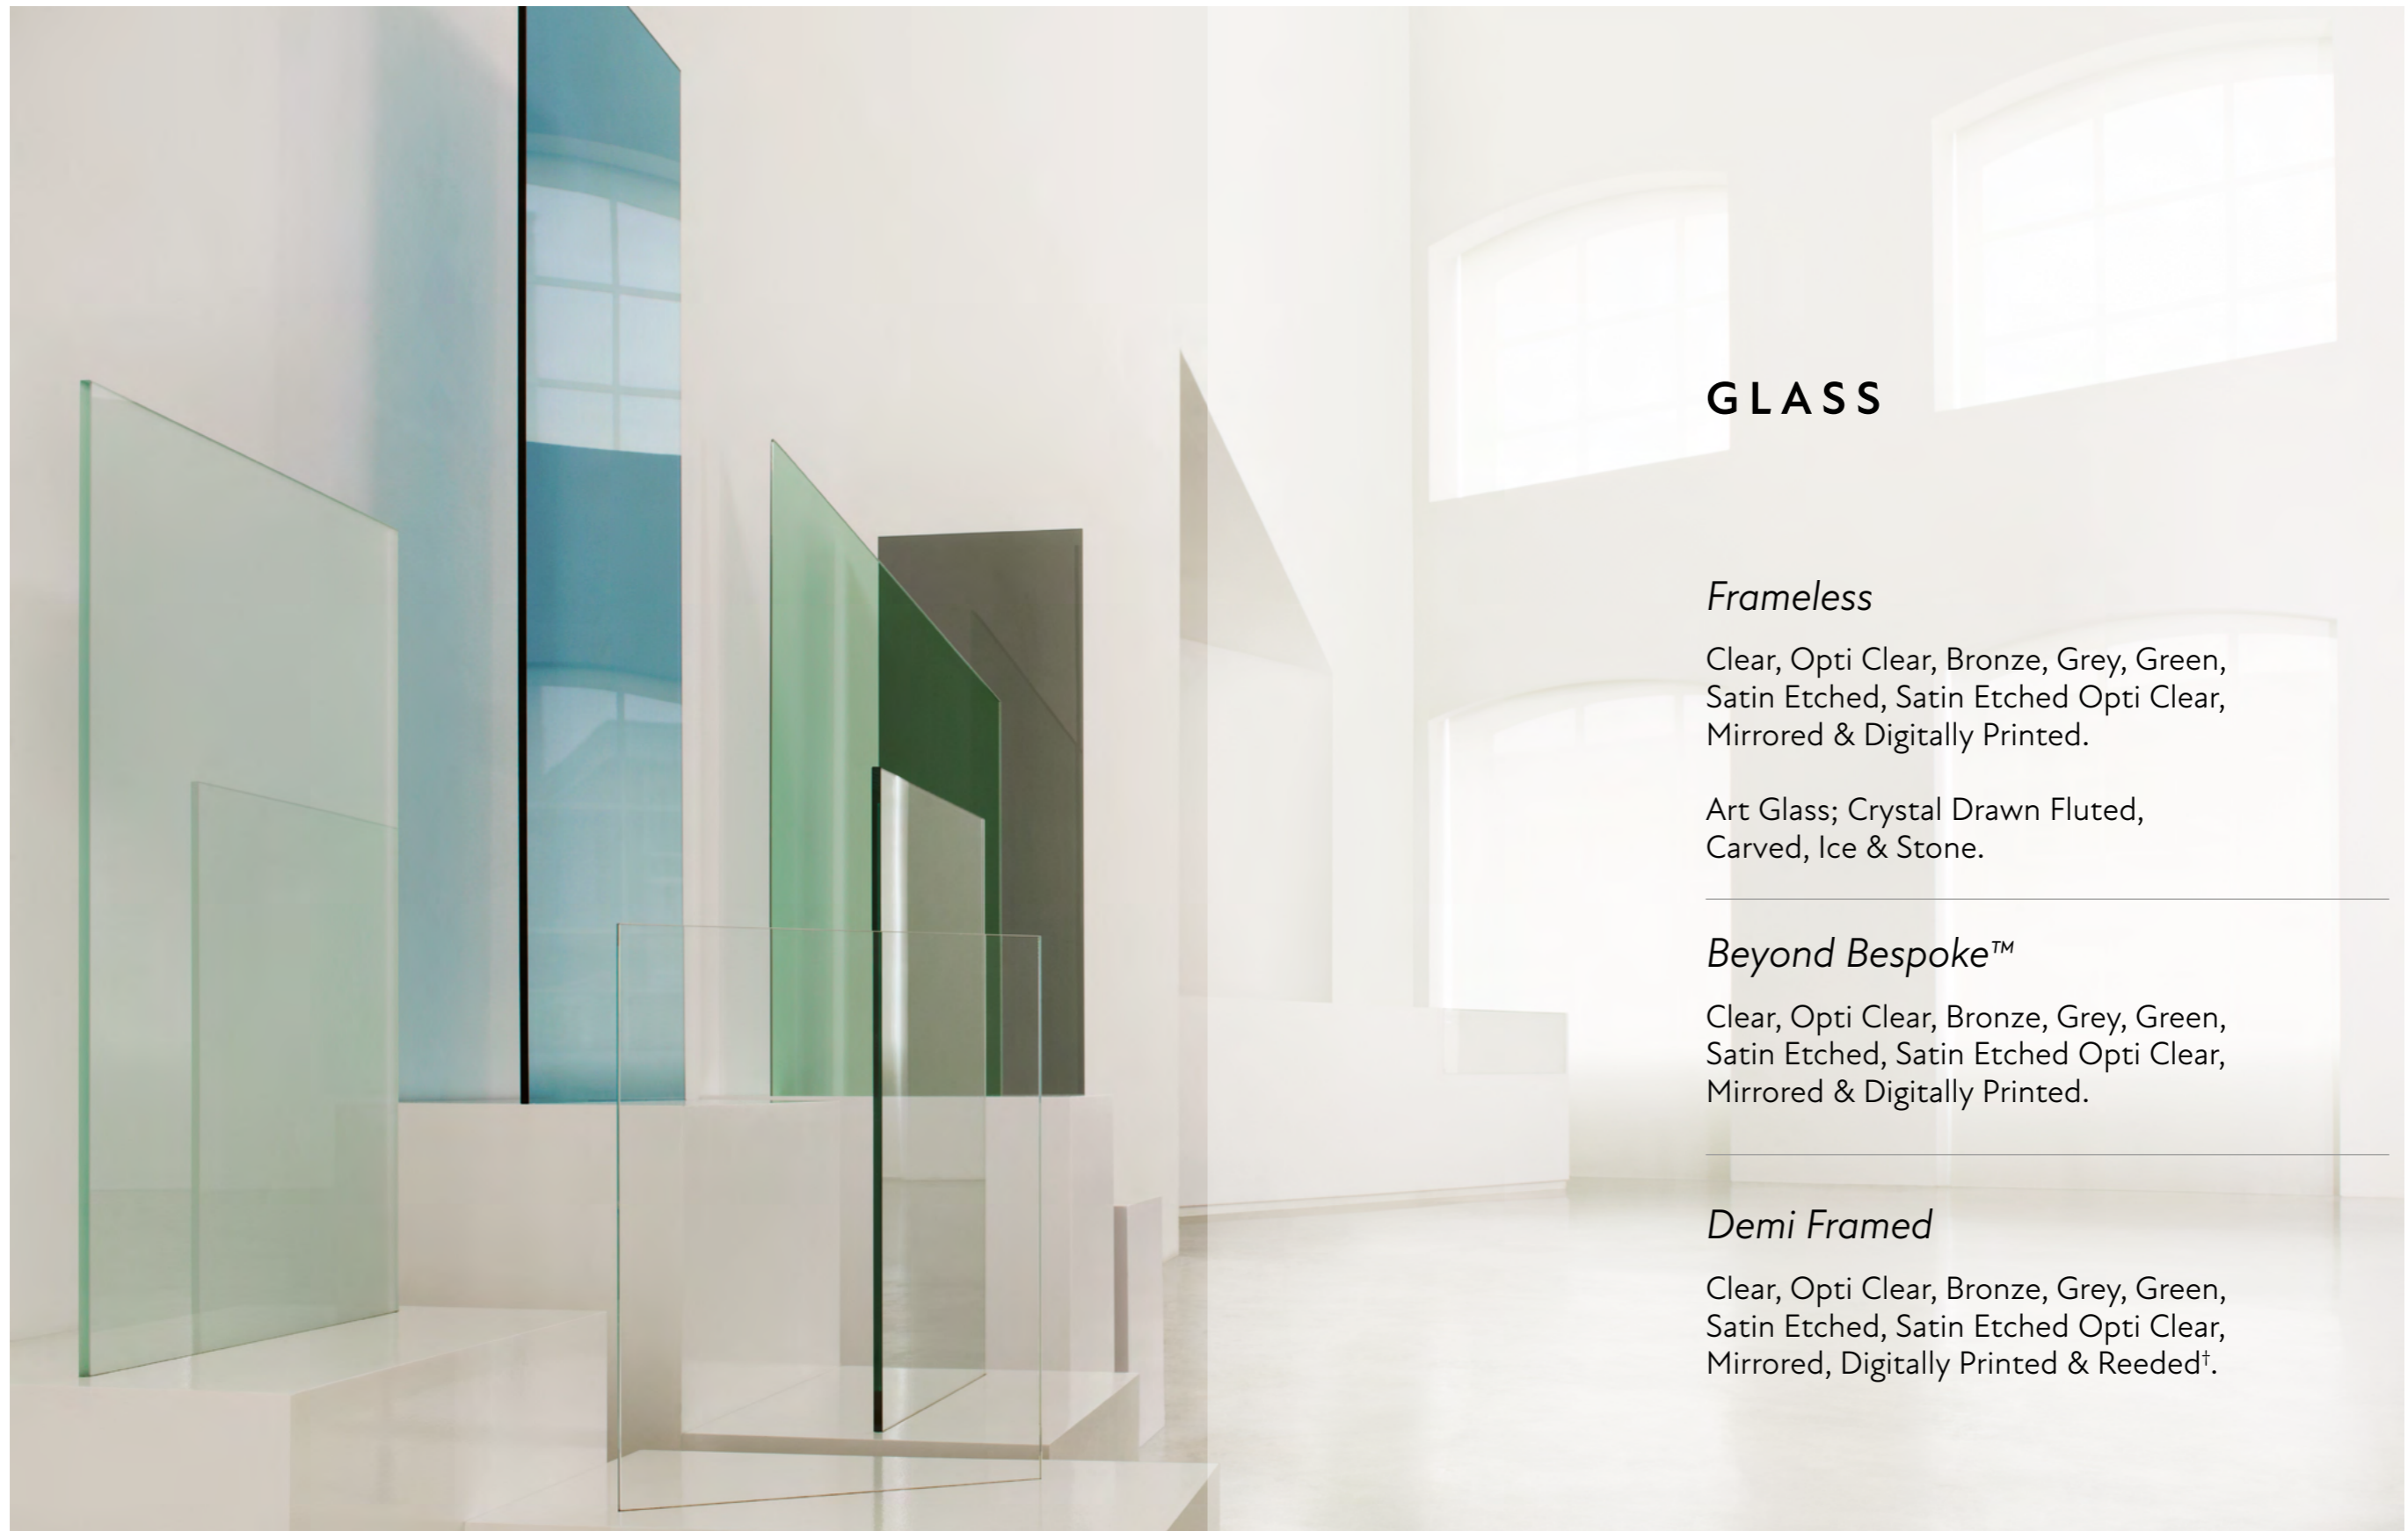

Images are representative only. Samples are available from your Majestic Dealer on request.

FRAMELESS FITTINGS

The Majestic hinge

One of the defining features of a Frameless Majestic shower screen is the hinge, whose iconic flat landscape design is unmatched.

This heavyweight fitting is fully adjustable, with its unique bias mechanism providing positive pressure and perfect door closure every time.

FRAMELESS FITTINGS

Our components are precision engineered from solid brass and stainless steel.

HANDLES

A designer knows they have achieved perfection not when there is nothing left to add, but when there is nothing left to take away.

HANDLES

GLASS

Frameless

Clear, Opti Clear, Bronze, Grey, Green, Satin Etched, Satin Etched Opti Clear, Mirrored & Digitally Printed.