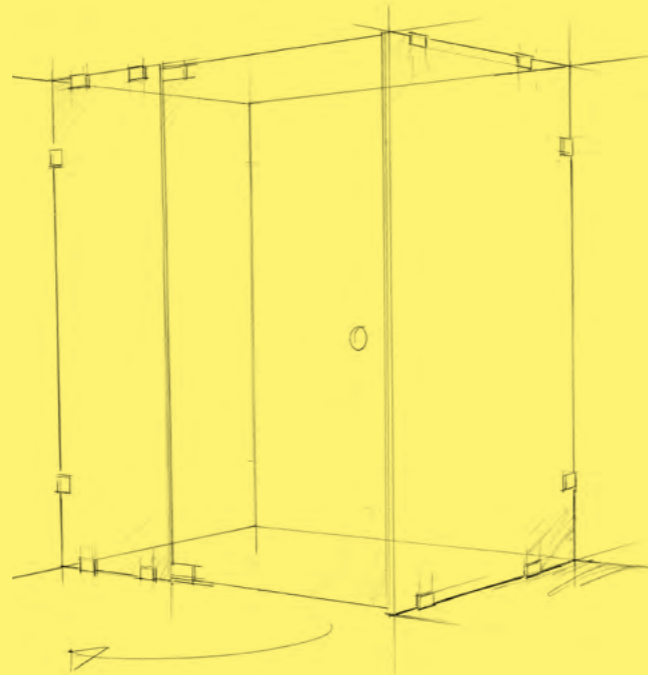

ONE

Select Size	Price inc. VAT	Price exc. VAT
Up to 800x1000mm	£8,399	£6,999.17
Up to 1400x1000mm	£9,292	£7,743.33
Up to 800x1400mm	£9,012	£7,510.00
Up to 1400x1400mm	£9,830	£8,191.67

TWO

Select Handing

THREE

Select Handle	Price inc. VAT	Price exc. VAT
Short / Long Round D	—	—
Short / Long Square D	—	—
Short / Long Contour	—	—
Short / Long Chamfer	—	—
Towel Rail	—	—
Round / Square Finger Pull	—	—

Specification

- Inward or outward opening
- Anti-calcium coating
- Floor and ceiling mounted hinges
- Opti Clear 10mm glass
- Brackets only

Design Parameters

- Maximum - panel size of up to 4m²
  - door width 785mm
  - door size 1.8m²
- Hinges are mechanically fixed using screws. Suitable noggings are required in the floor and ceiling for fixing
- Not guaranteed watertight as there is no underframe, please design your space accordingly

Survey & Installation Service

- Survey & Installation price included for Area 1 only (see page 188)

FOUR

Select Glass	Price inc. VAT	Price exc. VAT
Opti Clear	—	—
Grey / Bronze	+£580	+£483.33
Satin Etched	+£635	+£529.17
Opti Clear & Satin Etched	+£1,405	+£1,170.83
Mirrored	+£1,405	+£1,170.83
Digital Print (<i>create your own</i>)	+£1,405	+£1,170.83

FIVE

Select Finish	Price inc. VAT	Price exc. VAT
Polished Chrome	—	—
Matte Black	+£580	+£483.33
Polished / Brushed Nickel	+£580	+£483.33
Crafted to order		
See page 24	+£1,170	+£975.00

Panels / Enclosures over 2.4m in height are considered oversized and therefore will be subject to a surcharge – EPOA.

ONE

Select Size	Price inc. VAT	Price exc. VAT
Up to 800mm	£7,484	£6,236.67
Up to 1100mm	£7,662	£6,385.00
Up to 1400mm	£8,162	£6,801.67

TWO

Select Handing

THREE

Select Handle	Price inc. VAT	Price exc. VAT
Short / Long Round D	—	—
Short / Long Square D	—	—
Short / Long Contour	—	—
Short / Long Chamfer	—	—
Towel Rail	—	—
Round / Square Finger Pull	—	—

Specification

- Inward or outward opening
- Anti-calcium coating
- Floor and ceiling mounted hinges
- Opti Clear 10mm glass
- Profiles or brackets, never both

Design Parameters

- Maximum - panel size of up to 4m²
  - door width 785mm
  - door size 1.8m²
- Hinges are mechanically fixed using screws. Suitable noggings are required in the floor and ceiling for fixing
- Not guaranteed watertight as there is no underframe, please design your space accordingly