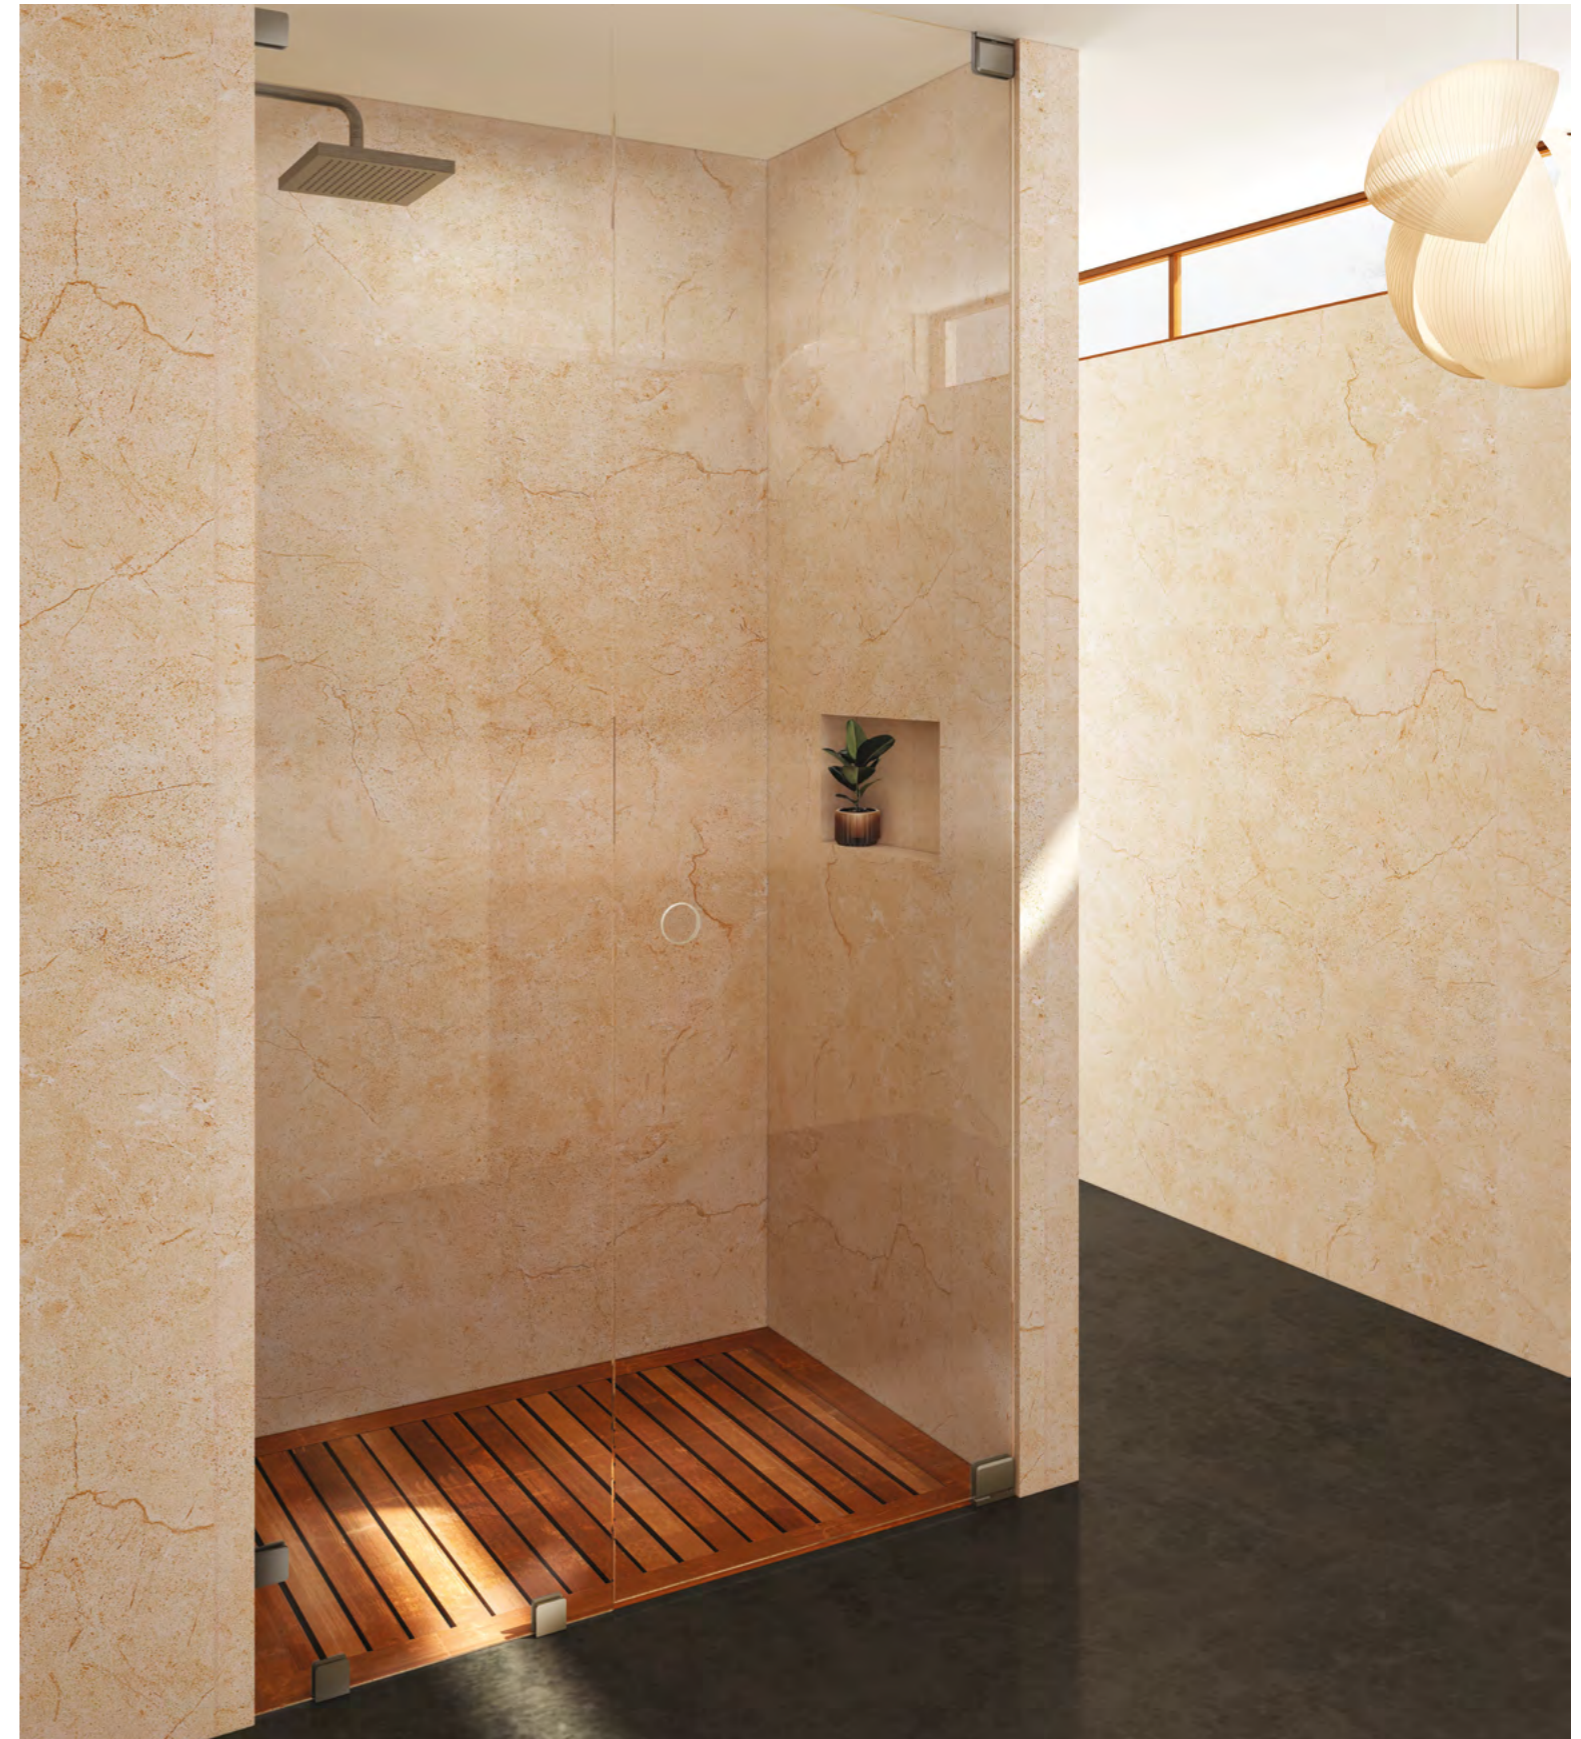

Beyond Bespoke redefines shower room design.

By selecting full height glass and ceiling fixed hinges *with brackets*, you create your own statement.

Shown with brackets, round polished finger pull handle and brushed nickel fittings.

Often specified with an inward opening door for access to the controls while keeping dry. Full pricing and technical overleaf.