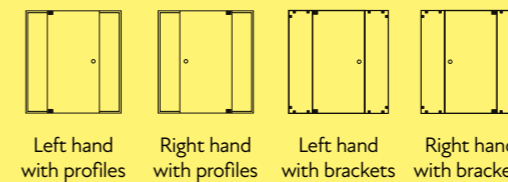

TWO

Select Handing

Left hand with profiles Right hand with profiles Left hand with brackets Right hand with brackets

THREE

Select Handle	Price inc. VAT	Price exc. VAT
Short / Long Round D	—	—
Short / Long Square D	—	—
Short / Long Contour	—	—
Short / Long Chamfer	—	—
Towel Rail	—	—
Round / Square Finger Pull	—	—

Specification

- Inward or outward opening
- Anti-calcium coating
- Floor and ceiling mounted hinges
- Opti Clear 10mm glass
- Profiles or brackets, never both

Design Parameters

- Maximum - panel size of up to 4m²
  - door width 785mm
  - door size 1.8m²
- Hinges are mechanically fixed using screws. Suitable noggings are required in the floor and ceiling for fixing
- Not guaranteed watertight as there is no underframe, please design your space accordingly

Survey & Installation Service

- Survey & Installation price included for Area 1 only (see page 188)