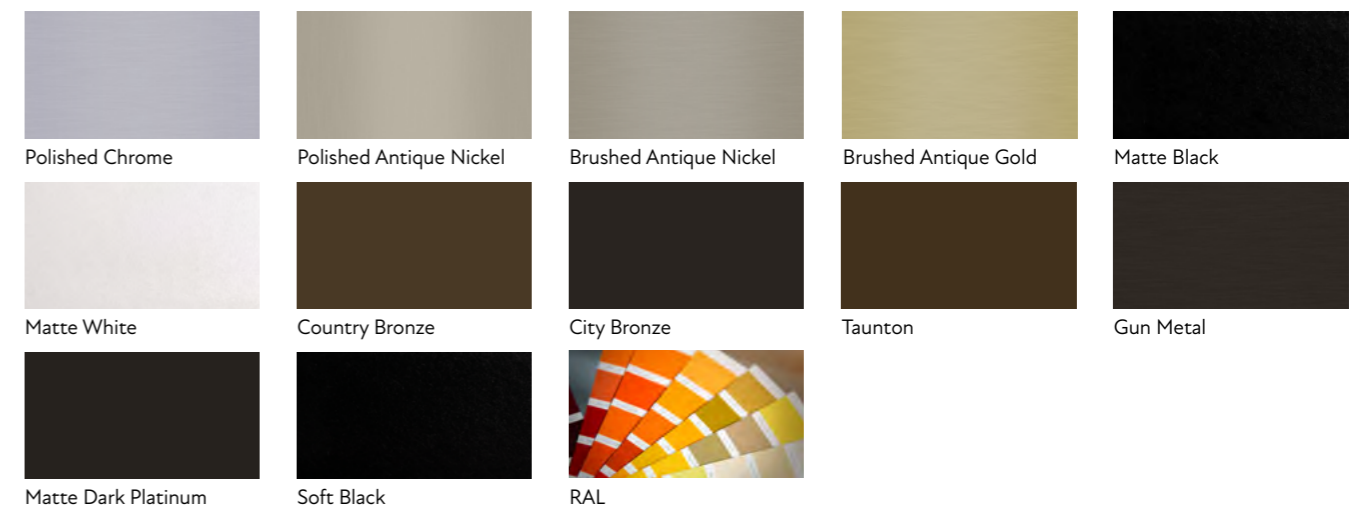

Demi Framed

Due to the inherent nature of the materials that make up a shower enclosure, there may be slight difference in the lustre of the profiles against that of the components.

Images are representative only. Samples are available from your Majestic Dealer on request.