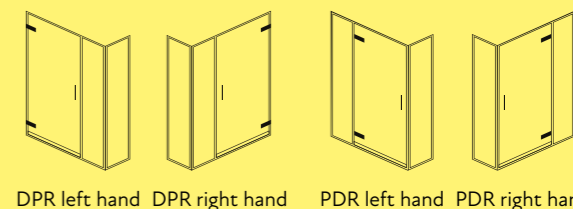

BESPOKE

ONE

Select Size	Price inc. VAT	Price exc. VAT
Up to 1000x1200mm	£5,445	£4,537.50
Up to 1400x1200mm	£5,768	£4,806.67
Up to 1800x1200mm	£5,983	£4,985.83

TWO

Select Handing

THREE

Select Handle	Price inc. VAT	Price exc. VAT
Short / Long Round D	—	—
Short / Long Square D	—	—
Short / Long Contour	—	—
Short / Long Chamfer	—	—
Towel Rail	—	—
Round / Square Finger Pull	—	—