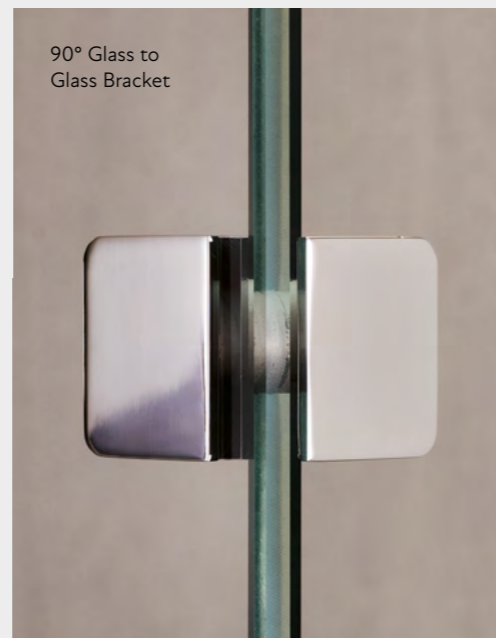

Images are representative only. Samples are available from your Majestic Dealer on request.

FRAMELESS FITTINGS

The Majestic hinge

One of the defining features of a Frameless Majestic shower screen is the hinge, whose iconic flat landscape design is unmatched.

This heavyweight fitting is fully adjustable, with its unique bias mechanism providing positive pressure and perfect door closure every time.

FRAMELESS FITTINGS

Our components are precision engineered from solid brass and stainless steel.