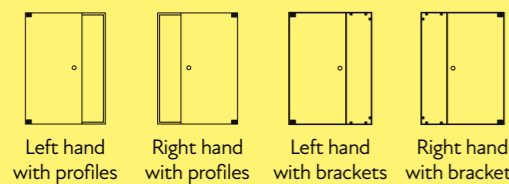

TWO

Select Handing

THREE

Select Handle	Price inc. VAT	Price exc. VAT
Short / Long Round D	—	—
Short / Long Square D	—	—
Short / Long Contour	—	—
Short / Long Chamfer	—	—
Towel Rail	—	—
Round / Square Finger Pull	—	—