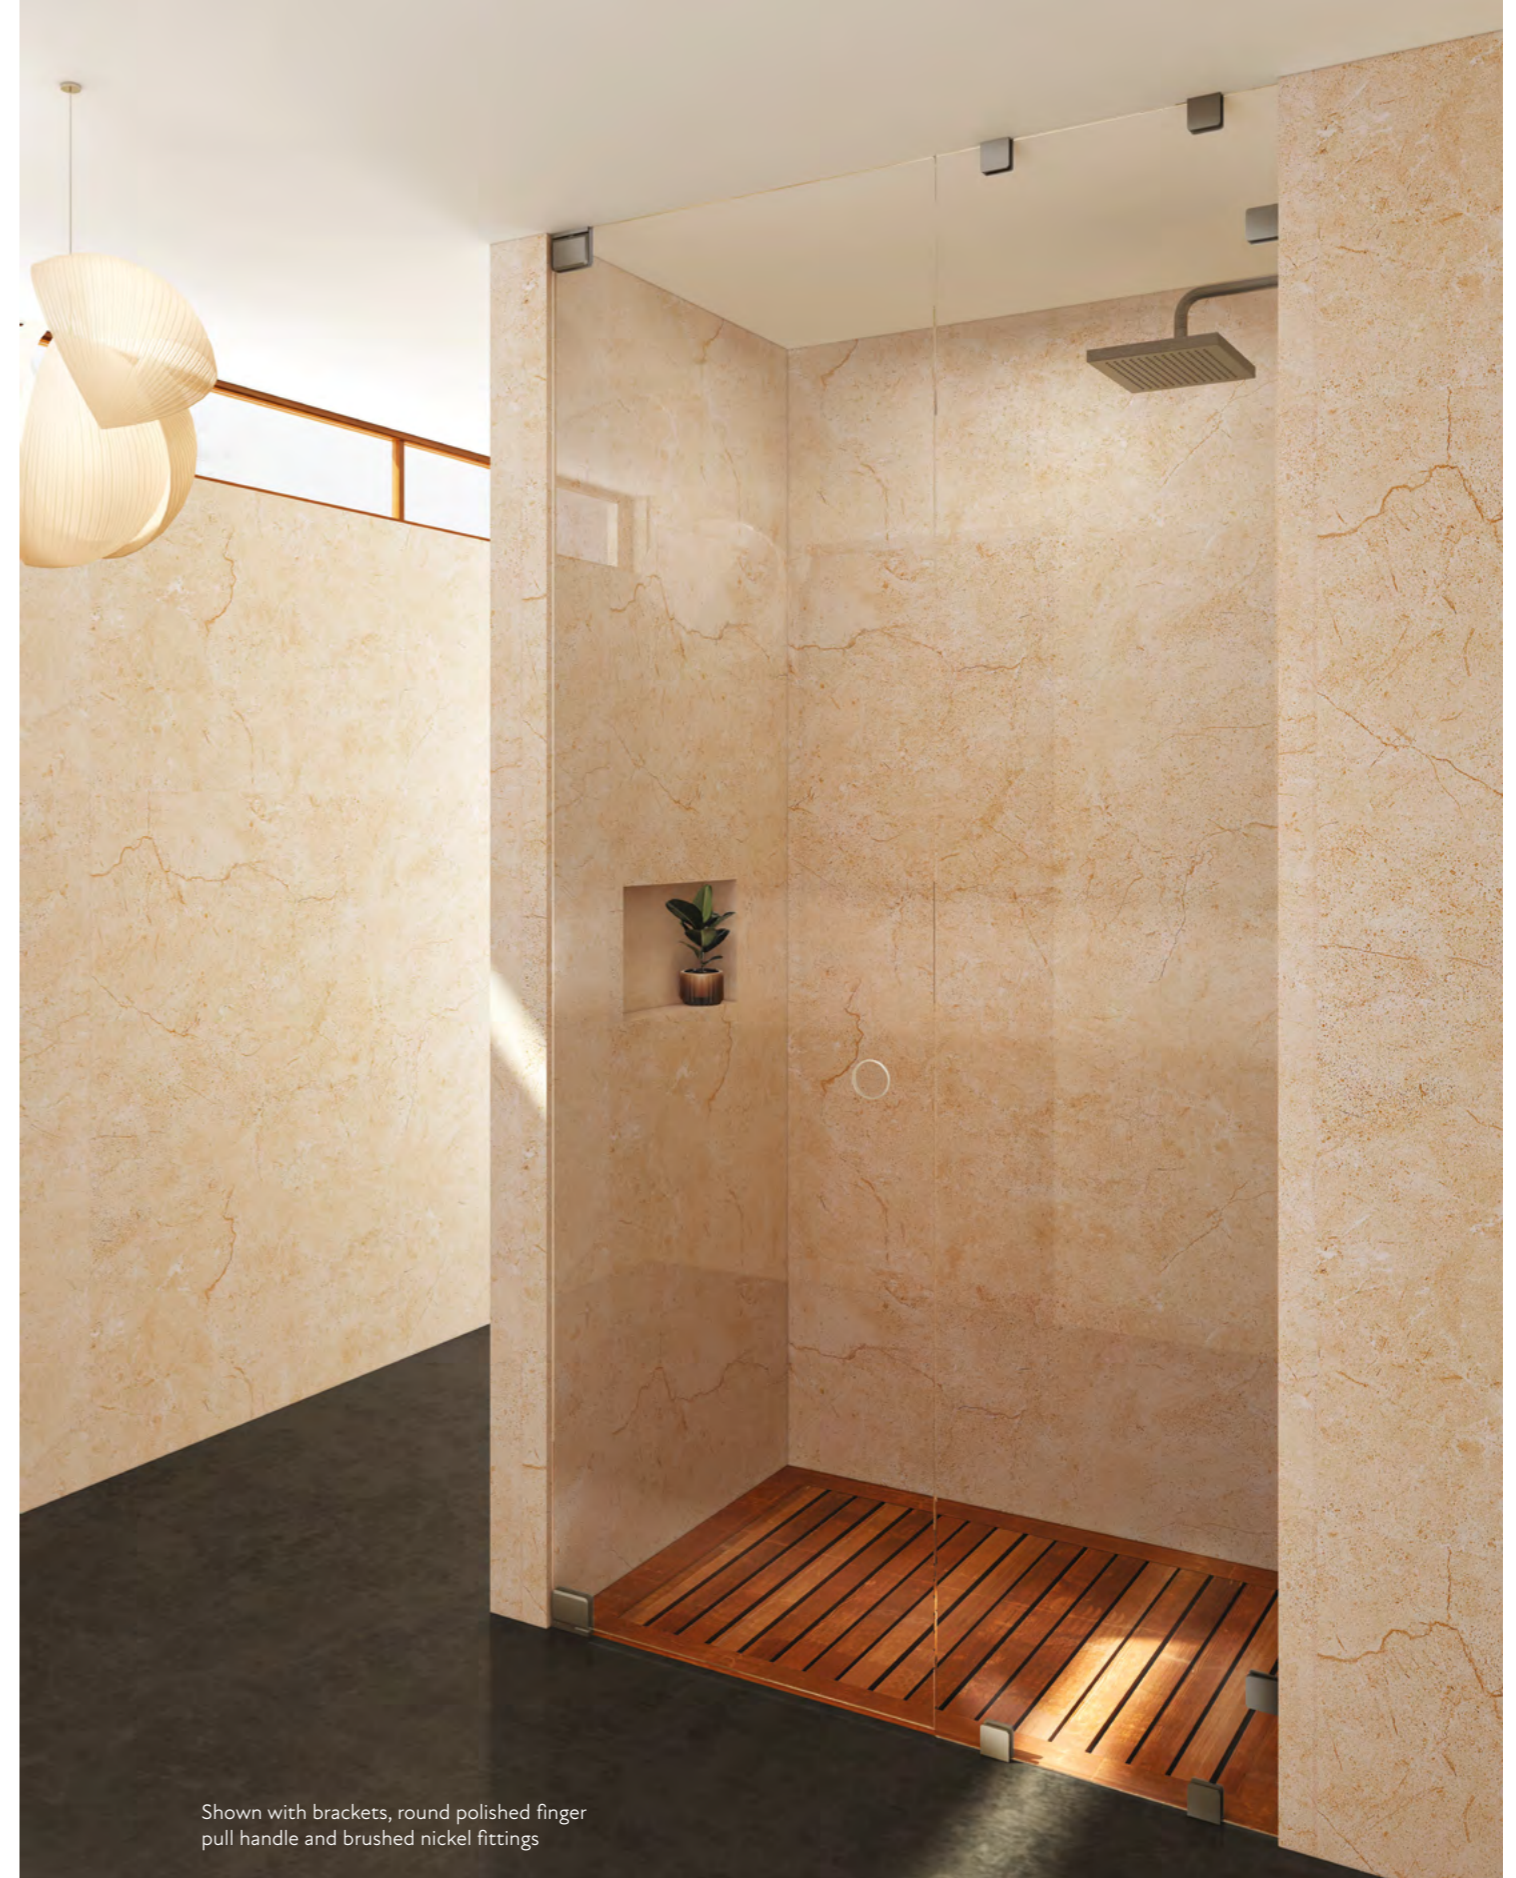

COLOURS & FINISHES

Majestic offers a broad selection of colours and finishes produced by distinct processes, all of which have been tried and tested in the bathroom environment.