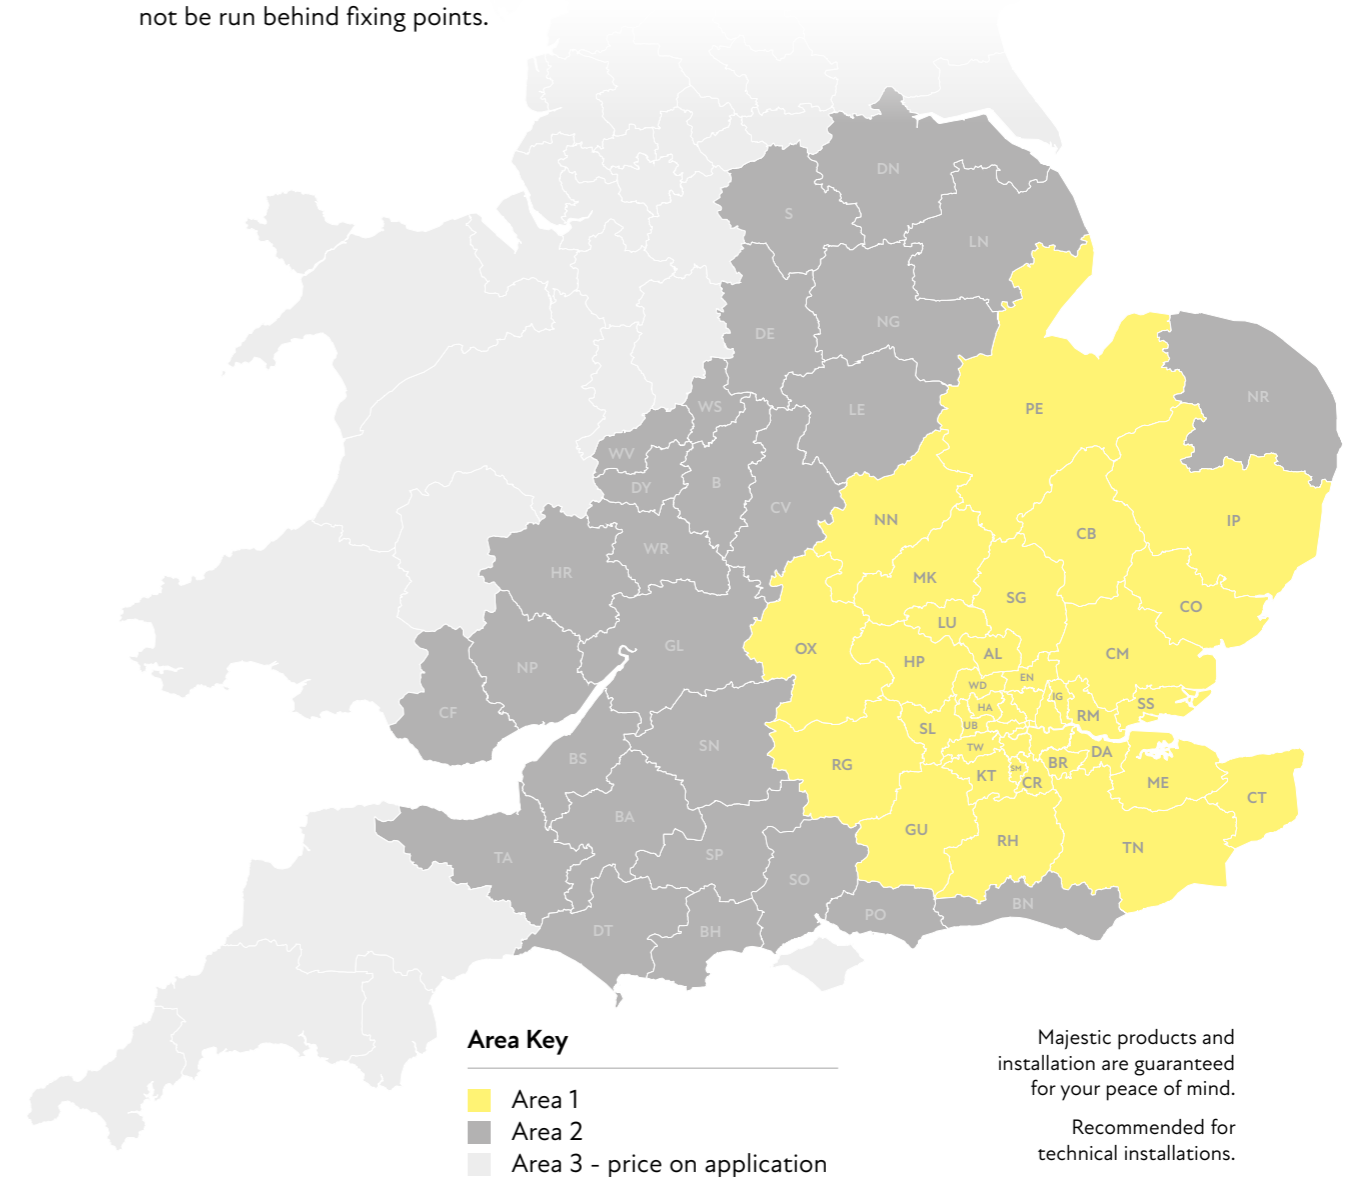

Postcodes served

Postcodes are divided into areas 1, 2 and 3. Please see the key and map opposite to find your postcode.

All London postcodes fall within Area 1. Other postcodes not shown are in Area 3.

Oversized panels

Panels over 2.4m² are considered oversized due to their weight and complexity to handle. Enclosures with oversized panels will be highlighted following the site survey. They may require a courier service delivery in addition to a 3 man installation team, therefore oversized units will be subject to a surcharge.

Things to bear in mind

Before we are able to survey your site, your shower area must be finished, with wall tiles and shower tray installed. 10mm Frameless glass is heavy, therefore it is essential that there are appropriate grounds for our fixings wherever the shower screen meets a wall or ceiling. The minimum requirement is 19mm thick ply behind plasterboard and pipes must not be run behind fixing points.

Terms and Conditions

Further Services	Area 1	Area 2
Oversized panel	POA	POA
On-site adjustment	£320	£430
Aborted installation	£620	£750