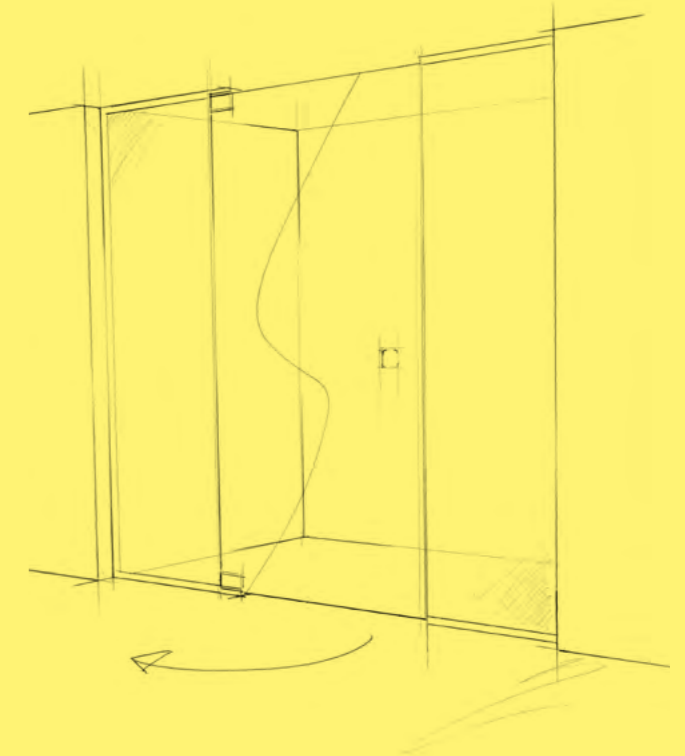

Left hand with profiles Right hand with profiles Left hand with brackets Right hand with brackets

Survey & Installation Service

- Survey & Installation price included for Area 1 only (see page 188)

FOUR

Select Glass	Price inc. VAT	Price exc. VAT
Opti Clear	—	—
Grey / Bronze	+£580	+£483.33
Satin Etched	+£635	+£529.17
Opti Clear & Satin Etched	+£1,405	+£1,170.83
Mirrored	+£1,405	+£1,170.83
Digital Print (<i>create your own</i>)	+£1,405	+£1,170.83

FIVE

Select Finish	Price inc. VAT	Price exc. VAT
Polished Chrome	—	—
Matte Black	+£580	+£483.33
Polished / Brushed Nickel	+£580	+£483.33
Crafted to order		
See page 24	+£1,170	+£975.00

Panels / Enclosures over 2.4m in height are considered oversized and therefore will be subject to a surcharge – EPOA.