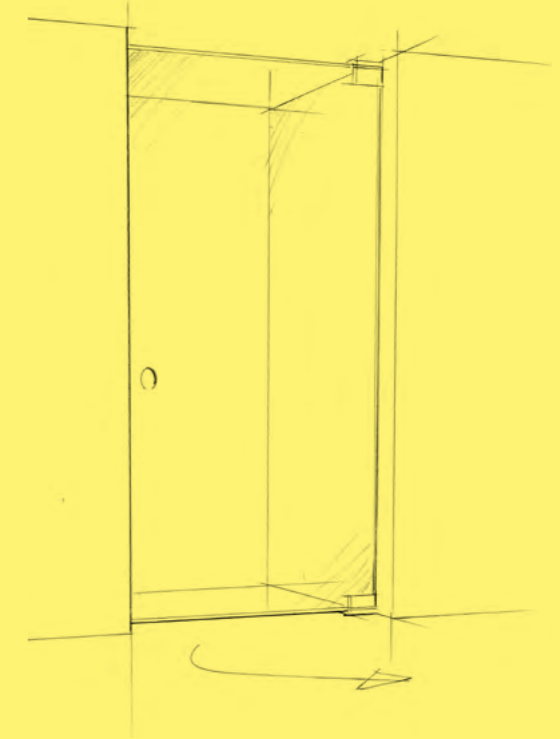

Survey & Installation Service

- Survey & Installation price included for Area 1 only (see page 188)

FOUR

Select Glass	Price inc. VAT	Price exc. VAT
Opti Clear	—	—
Grey / Bronze	+£230	+£191.67
Satin Etched	+£290	+£241.67
Opti Clear & Satin Etched	+£530	+£441.67
Mirrored	+£530	+£441.67
Digital Print (create your own)	+£530	+£441.67

FIVE

Select Finish	Price inc. VAT	Price exc. VAT
Polished Chrome	—	—
Matte Black	+£325	+£270.83
Polished / Brushed Nickel	+£325	+£270.83
Crafted to order		
See page 24	+£880	+£733.33

Panels / Enclosures over 2.4m in height are considered oversized and therefore will be subject to a surcharge – £POA.