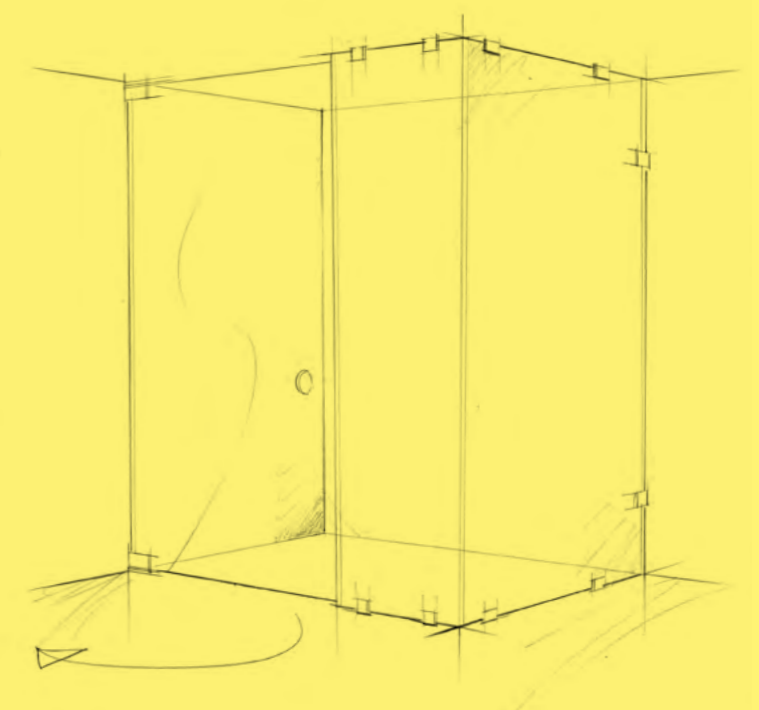

THREE

Select Handle	Price inc. VAT	Price exc. VAT
Short / Long Round D	—	—
Short / Long Square D	—	—
Short / Long Contour	—	—
Short / Long Chamfer	—	—
Towel Rail	—	—
Round / Square Finger Pull	—	—

Specification

- Inward or outward opening
- Anti-calcium coating
- Floor and ceiling mounted hinges
- Opti Clear 10mm glass
- Brackets only

Design Parameters

- Maximum - panel size of up to 4m²
  - door width 785mm
  - door size 1.8m²
- Hinges are mechanically fixed using screws. Suitable noggings are required in the floor and ceiling for fixing
- Not guaranteed watertight as there is no underframe, please design your space accordingly

Survey & Installation Service

- Survey & Installation price included for Area 1 only (see page 188)

FOUR

Select Glass	Price inc. VAT	Price exc. VAT
Opti Clear	—	—
Grey / Bronze	+£580	+£483.33
Satin Etched	+£635	+£529.17
Opti Clear & Satin Etched	+£1,405	+£1,170.83
Mirrored	+£1,405	+£1,170.83
Digital Print (<i>create your own</i>)	+£1,405	+£1,170.83

FIVE

Select Finish	Price inc. VAT	Price exc. VAT
Polished Chrome	—	—
Matte Black	+£580	+£483.33
Polished / Brushed Nickel	+£580	+£483.33
Crafted to order		
See page 24	+£1,170	+£975.00

Panels / Enclosures over 2.4m in height are considered oversized and therefore will be subject to a surcharge – EPOA.