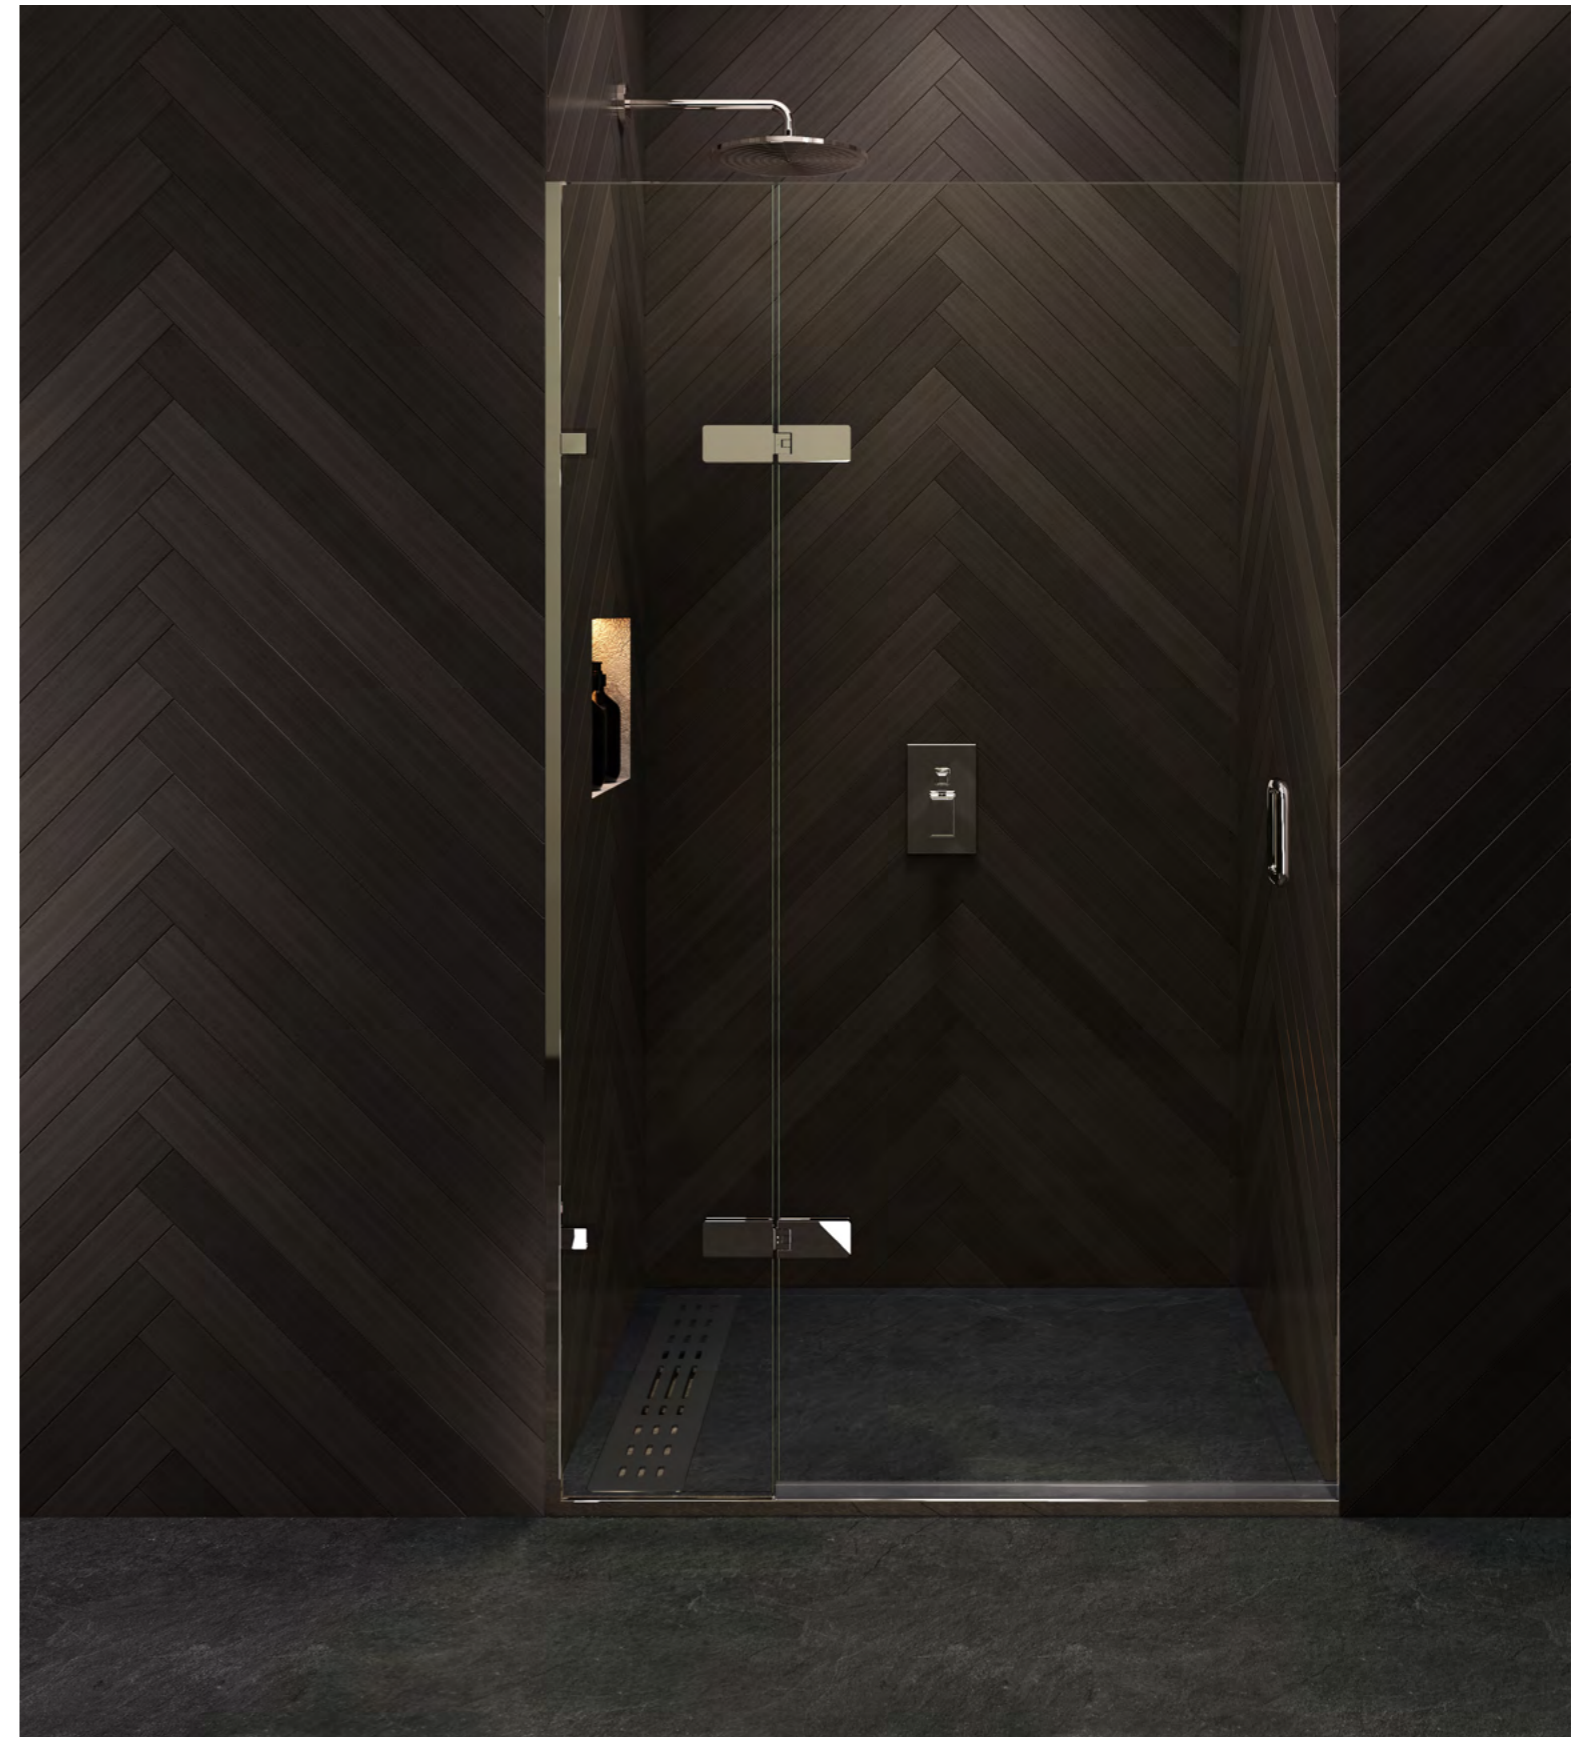

Celebrating Majestic's iconic hinge, the *Agave* is the ideal choice when bringing texture and colour into an alcove shower space.

Shown Standard with chrome fittings, clear glass and short round D handle.

Often specified with the long contour handle. Full pricing and technical overleaf.