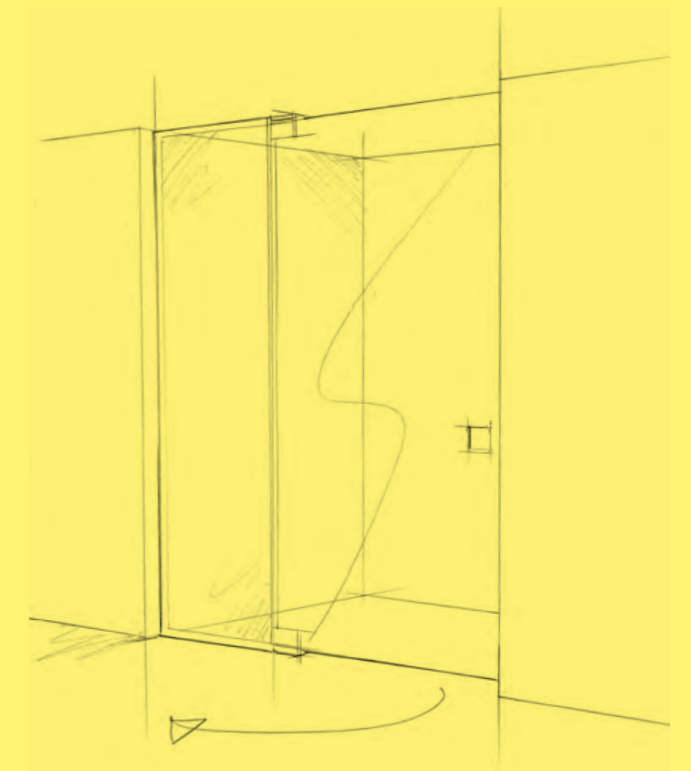

Survey & Installation Service

- Survey & Installation price included for Area 1 only (see page 188)

FOUR

Select Glass	Price inc. VAT	Price exc. VAT
Opti Clear	—	—
Grey / Bronze	+£360	+£300.00
Satin Etched	+£415	+£345.83
Opti Clear & Satin Etched	+£985	+£820.83
Mirrored	+£985	+£820.83
Digital Print (<i>create your own</i>)	+£985	+£820.83

FIVE

Select Finish	Price inc. VAT	Price exc. VAT
Polished Chrome	—	—
Matte Black	+£425	+£354.17
Polished / Brushed Nickel	+£425	+£354.17

Crafted to order

See page 24	+£1,040	+£866.67

Panels / Enclosures over 2.4m in height are considered oversized and therefore will be subject to a surcharge – EPOA.