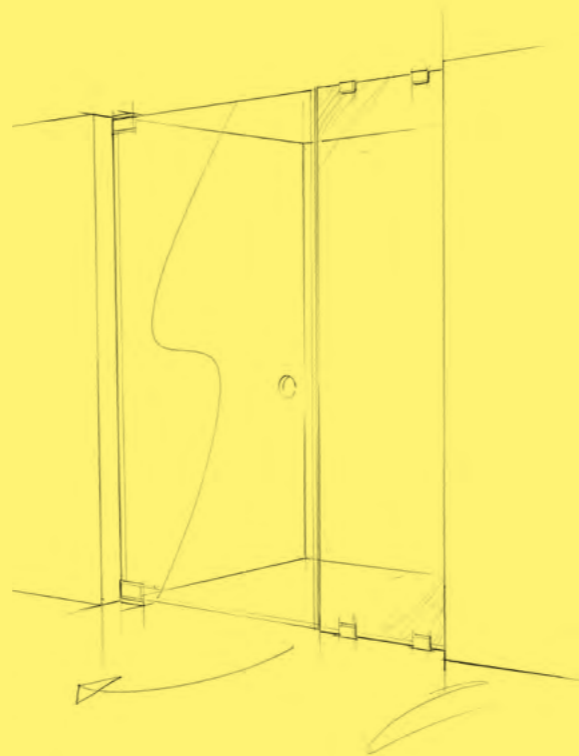

ONE

Select Size	Price inc. VAT	Price exc. VAT
Up to 800mm	£6,516	£5,340.00
Up to 1100mm	£6,613	£5,510.83
Up to 1400mm	£6,704	£5,586.67

TWO

Select Handing

THREE

Select Handle	Price inc. VAT	Price exc. VAT
Short / Long Round D	—	—
Short / Long Square D	—	—
Short / Long Contour	—	—
Short / Long Chamfer	—	—
Towel Rail	—	—
Round / Square Finger Pull	—	—

Specification

- Inward or outward opening
- Anti-calcium coating
- Floor and ceiling mounted hinges
- Opti Clear 10mm glass
- Profiles or brackets, never both

Design Parameters

- Maximum - panel size of up to 4m²
  - door width 785mm
  - door size 1.8m²
- Hinges are mechanically fixed using screws. Suitable noggings are required in the floor and ceiling for fixing
- Not guaranteed watertight as there is no underframe, please design your space accordingly

Survey & Installation Service

- Survey & Installation price included for Area 1 only (see page 188)

FOUR

Select Glass	Price inc. VAT	Price exc. VAT
Opti Clear	—	—
Grey / Bronze	+£360	+£300.00
Satin Etched	+£415	+£345.83
Opti Clear & Satin Etched	+£985	+£820.83
Mirrored	+£985	+£820.83
Digital Print (<i>create your own</i>)	+£985	+£820.83

FIVE

Select Finish	Price inc. VAT	Price exc. VAT
Polished Chrome	—	—
Matte Black	+£425	+£354.17
Polished / Brushed Nickel	+£425	+£354.17
Crafted to order		
See page 24	+£1,040	+£866.67

Panels / Enclosures over 2.4m in height are considered oversized and therefore will be subject to a surcharge – EPOA.

ONE

Select Size	Price inc. VAT	Price exc. VAT
Up to 800x1000mm	£8,399	£6,999.17
Up to 1400x1000mm	£9,292	£7,743.33
Up to 800x1400mm	£9,012	£7,510.00
Up to 1400x1400mm	£9,830	£8,191.67

TWO

Select Handing