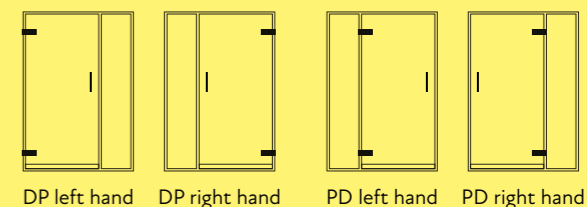

TWO

Select Handing

FOUR

Select Glass	Price inc. VAT	Price exc. VAT
Clear	—	—
Opti Clear	+£275	+£229.17
Satin Etched	+£415	+£345.83
Grey / Bronze	+£950	+£791.67
Black Canvas	+£950	+£791.67
Mirrored	+£1,350	+£1,125.00
Reeded†	+£1,850	+£1,541.67

†Glass supplied in 8mm

FIVE

Select Finish	Price inc. VAT	Price exc. VAT
Polished Chrome	—	—
Crafted to order		
Matte Black	+£600	+£500.00
Polished / Brushed Antique Nickel	+£600	+£500.00
Other finishes See page 24	+£1,085	+£904.17