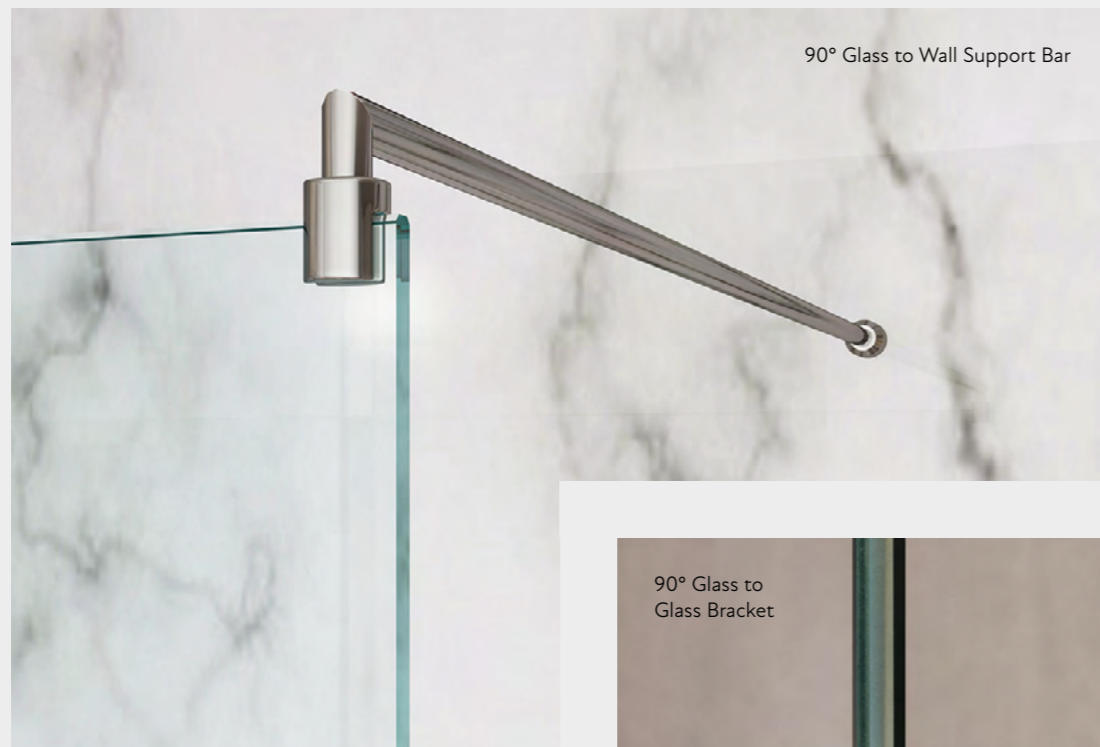

Frameless and Beyond Bespoke

Demi Framed

Due to the inherent nature of the materials that make up a shower enclosure, there may be slight difference in the lustre of the profiles against that of the components.

Images are representative only. Samples are available from your Majestic Dealer on request.

FRAMELESS FITTINGS

The Majestic hinge

One of the defining features of a Frameless Majestic shower screen is the hinge, whose iconic flat landscape design is unmatched.