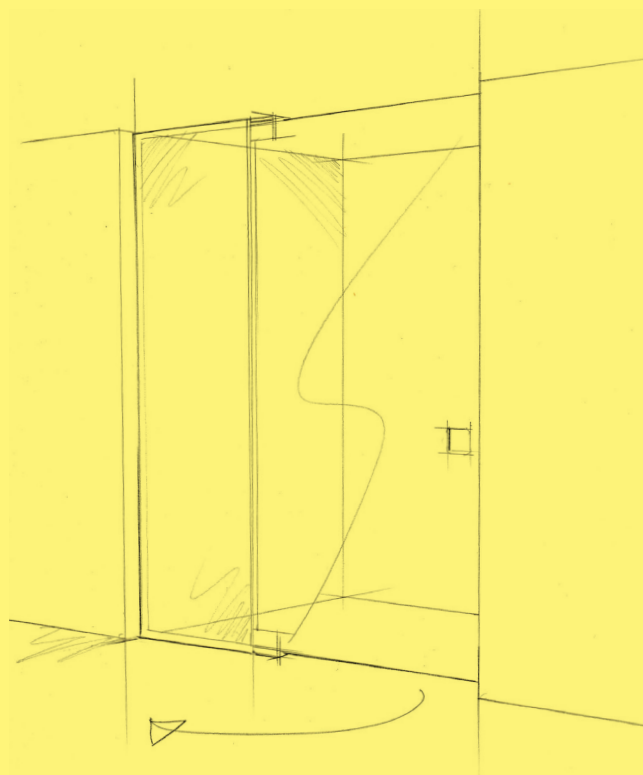

Specification

- Inward or outward opening
- Anti-calcium coating
- Floor and ceiling mounted hinges
- Opti Clear 10mm glass
- Profiles or brackets, never both

Design Parameters

- Maximum - panel size of up to 4m²
 - door width 785mm
 - door size 1.8m²
- Hinges are mechanically fixed using screws. Suitable noggings are required in the floor and ceiling for fixing
- Not guaranteed watertight as there is no underframe, please design your space accordingly

Survey & Installation Service

- Survey & Installation price included for Area 1 only (see page 180)

FOUR

Select Glass	Price inc. VAT	Price exc. VAT
Opti Clear	—	—
Grey / Bronze	+£360	+£300.00
Satin Etched	+£415	+£345.83
Opti Clear & Satin Etched	+£985	+£820.83
Mirrored	+£985	+£820.83
Blank Canvas (<i>create your own</i>)	+£985	+£820.83