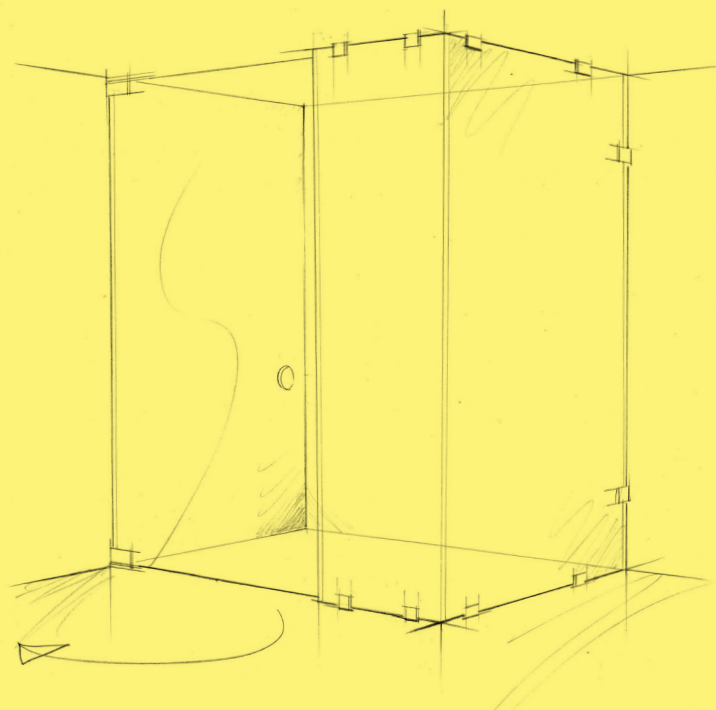

TWO

Select Handing

Left hand

Right hand

THREE

Select Handle	Price inc. VAT	Price exc. VAT
Short / Long Round D	—	—
Short / Long Square D	—	—
Short / Long Contour	—	—
Short / Long Chamfer	—	—
Towel Rail	—	—
Round / Square Fingerpull	—	—

Specification

- Inward or outward opening
- Anti-calcium coating
- Floor and ceiling mounted hinges
- Opti Clear 10mm glass
- Brackets only

Design Parameters

- Maximum - panel size of up to 4m²
 - door width 785mm
 - door size 1.8m²
- Hinges are mechanically fixed using screws. Suitable noggings are required in the floor and ceiling for fixing
- Not guaranteed watertight as there is no underframe, please design your space accordingly