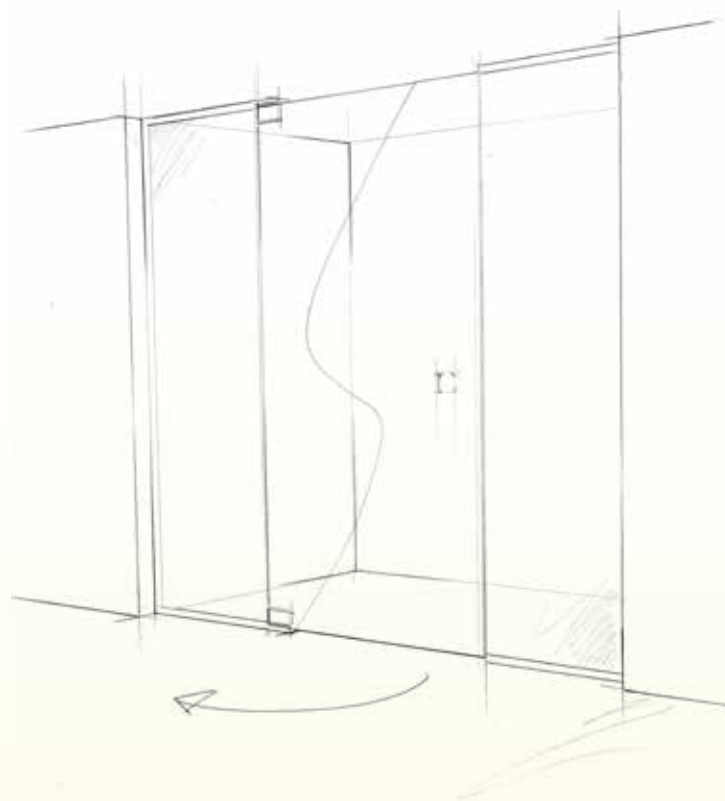

Beyond Bespoke PDP

Specification

- Inward or outward opening
- Anti-calcium coating
- Floor and ceiling mounted hinges
- Opti Clear 10mm glass
- Profiles or brackets, never both

🔗 Survey and installation included in price for Area 1

See page 77 for more details

Design parameters

Maximum - panel size of up to 4m²

- door width 785mm

- door size 1.8m²

Hinges are mechanically fixed using screws. Suitable noggings are required in the floor and ceiling for fixing

Not guaranteed watertight as there is no underframe, please design your space accordingly

1. Select size

| | Price (incl VAT) |
|--------------|------------------|
| Up to 800mm | £6,955 |
| Up to 1400mm | £7,120 |
| Up to 1800mm | £7,585 |

2. Select configuration

Left hand
with profiles

Right hand
with profiles

Left hand
with brackets

Right hand
with brackets

4. Select glass

| | Price (incl VAT) |
|---------------------------------------|------------------|
| Opti Clear | — |
| Grey / Bronze | +£580 |
| Satin Etched | +£635 |
| Opti Clear and Satin Etched | +£1,405 |
| Mirrored | +£1,405 |
| Blank Canvas (create your own design) | +£1,405 |