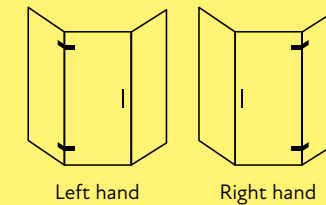

Venice Bespoke

Adjustment

18mm to each return

Survey and Installation Service

⌘ Tier 3

Standard Specification

- Outward opening
- Anti-calcium coating
- Chrome components
- 2000mm tall
- Supplied with underframe to base and 24mm channel to wall

1. Select size

	Price (incl VAT)
Up to 1000x1200mm	£3,810
Up to 1200x1200mm	£4,050
Up to 1400x1200mm	£4,510
Up to 1000x1600mm	£4,130
Up to 1200x1600mm	£4,365
Up to 1400x1600mm	£4,825

3. Select handle

	Price (incl VAT)
Short / Long Round D	—
Short / Long Square D	—
Short / Long Contour	—
Short / Long Chamfer 	—
Towel Rail	—
Round / Square Fingerpull	—

Design parameters

- Maximum - height 2400mm
- door width 700mm
- panel size 4m²
- hinged panel 500mm, unless braced to wall or ceiling
- Minimum hinged panel 200mm

2. Select handing

Left hand

Right hand

4. Select glass