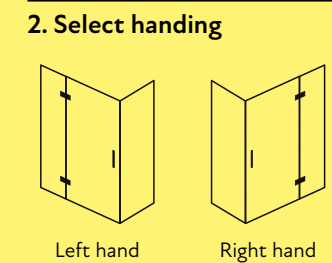

Portofino Bespoke

Adjustment
18mm to front and return only

Survey and Installation Service
⌘ Tier 3

Design parameters

- Maximum - height 2400mm
- door width 700mm
- panel size 4m²
- inline panel 500mm, unless braced to wall or ceiling

1. Select size	Price (incl VAT)
Up to 1200x1400mm	£4,000
Up to 1800x1400mm	£4,510
Up to 2700x1400mm	£5,240
Up to 1200x2000mm	£4,635
Up to 1800x2000mm	£5,145
Up to 2700x2000mm	£5,875

3. Select handle	Price (incl VAT)
Short / Long Round D	—
Short / Long Square D	—
Short / Long Contour	—
Short / Long Chamfer	—
Towel Rail	—
Round / Square Fingerpull	—