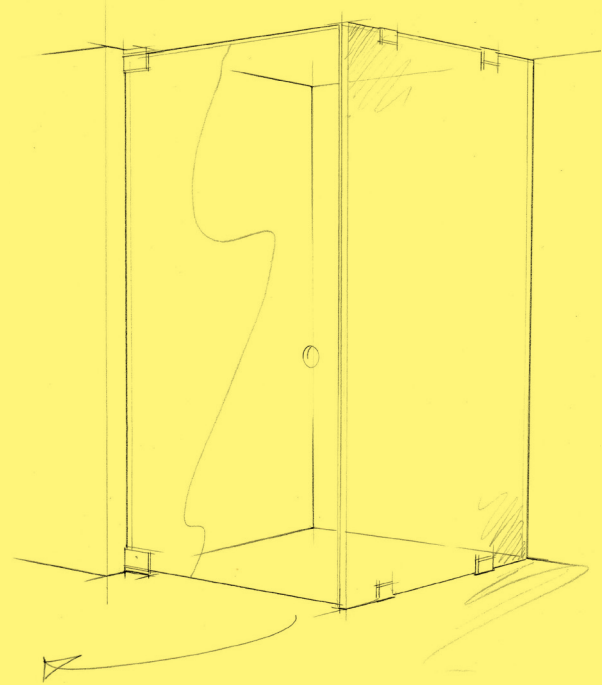

BEYOND BESPOKE DR

ONE

Select Size	Price inc. VAT	Price exc. VAT
Up to 785x1000mm	£6,690	£5,575.00
Up to 785x1400mm	£6,885	£5,737.50

TWO

Select Handing

THREE

Select Handle	Price inc. VAT	Price exc. VAT
Short / Long Round D	—	—
Short / Long Square D	—	—
Short / Long Contour	—	—
Short / Long Chamfer	—	—
Towel Rail	—	—
Round / Square Fingerpull	—	—

Specification

- Inward or outward opening
- Anti-calcium coating
- Floor and ceiling mounted hinges
- Opti Clear 10mm glass
- Profiles or brackets, never both

Design Parameters

- Maximum - panel size of up to 4m²
  - door width 785mm
  - door size 1.8m²
- Hinges are mechanically fixed using screws. Suitable noggings are required in the floor and ceiling for fixing
- Not guaranteed watertight as there is no underframe, please design your space accordingly

Survey & Installation Service

- Survey & Installation price included for Area 1 only (see page 180)

FOUR

Select Glass	Price inc. VAT	Price exc. VAT
Opti Clear	—	—
Grey / Bronze	+£360	+£300.00
Satin Etched	+£415	+£345.83
Opti Clear & Satin Etched	+£985	+£820.83
Mirrored	+£985	+£820.83
Blank Canvas (<i>create your own</i>)	+£985	+£820.83

FIVE

Select Finish	Price inc. VAT	Price exc. VAT
Polished Chrome	—	—
Matte Black	+£425	+£354.17
Polished / Brushed Nickel	+£425	+£354.17
Brushed Brass[†]	+£705	+£587.50
Crafted to order		
See page 20	+£1,040	+£866.67

[†]Brushed Brass available from January 2024