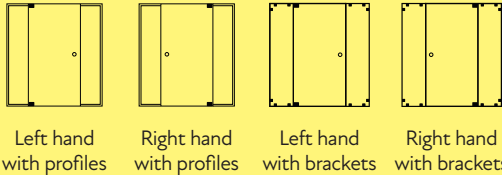

BEYOND BESPOKE PDP

ONE

Select Size	Price inc. VAT	Price exc. VAT
Up to 800mm	£6,955	£5,795.83
Up to 1100mm	£7,120	£5,933.33
Up to 1400mm	£7,585	£6,320.83

TWO

Select Handing

THREE

Select Handle	Price inc. VAT	Price exc. VAT
Short / Long Round D	—	—
Short / Long Square D	—	—
Short / Long Contour	—	—
Short / Long Chamfer	—	—
Towel Rail	—	—
Round / Square Fingerpull	—	—

FOUR

Select Glass	Price inc. VAT	Price exc. VAT
Opti Clear	—	—
Grey / Bronze	+£580	+£483.33
Satin Etched	+£635	+£529.17
Opti Clear & Satin Etched	+£1,405	+£1,170.83
Mirrored	+£1,405	+£1,170.83
Blank Canvas (<i>create your own</i>)	+£1,405	+£1,170.83

Specification

- Inward or outward opening
- Anti-calcium coating
- Floor and ceiling mounted hinges
- Opti Clear 10mm glass
- Profiles or brackets, never both

Design Parameters

- Maximum - panel size of up to 4m²
  - door width 785mm
  - door size 1.8m²
- Hinges are mechanically fixed using screws. Suitable noggings are required in the floor and ceiling for fixing
- Not guaranteed watertight as there is no underframe, please design your space accordingly

Survey & Installation Service

- Survey & Installation price included for Area 1 only (see page 180)

FIVE

Select Finish	Price inc. VAT	Price exc. VAT
Polished Chrome	—	—
Matte Black	+£580	+£483.33
Polished / Brushed Nickel	+£580	+£483.33
Brushed Brass[†]	+£805	+£670.83
Crafted to order		
See page 20	+£1,170	+£975.00

[†]Brushed Brass available from January 2024