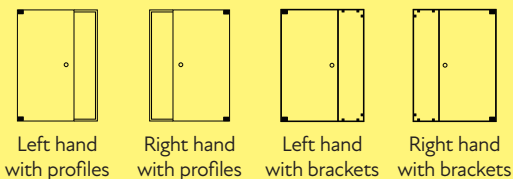

BEYOND BESPOKE DP

ONE

Select Size	Price inc. VAT	Price exc. VAT
Up to 800mm	£6,055	£5,045.83
Up to 1100mm	£6,145	£5,120.83
Up to 1400mm	£6,230	£5,191.67

TWO

Select Handing

THREE

Select Handle	Price inc. VAT	Price exc. VAT
Short / Long Round D	—	—
Short / Long Square D	—	—
Short / Long Contour	—	—
Short / Long Chamfer	—	—
Towel Rail	—	—
Round / Square Fingerpull	—	—

FOUR

Select Glass	Price inc. VAT	Price exc. VAT
Opti Clear	—	—
Grey / Bronze	+£360	+£300.00
Satin Etched	+£415	+£345.83
Opti Clear & Satin Etched	+£985	+£820.83
Mirrored	+£985	+£820.83
Blank Canvas (<i>create your own</i>)	+£985	+£820.83

Specification

- Inward or outward opening
- Anti-calcium coating
- Floor and ceiling mounted hinges
- Opti Clear 10mm glass
- Profiles or brackets, never both

Design Parameters

- Maximum - panel size of up to 4m²
  - door width 785mm
  - door size 1.8m²
- Hinges are mechanically fixed using screws. Suitable noggings are required in the floor and ceiling for fixing
- Not guaranteed watertight as there is no underframe, please design your space accordingly

FIVE

Select Finish	Price inc. VAT	Price exc. VAT
Polished Chrome	—	—
Matte Black	+£425	+£354.17
Polished / Brushed Nickel	+£425	+£354.17
Brushed Brass[†]	+£705	+£587.50
Crafted to order		
See page 20	+£1,040	+£866.67

[†]Brushed Brass available from January 2024

Survey & Installation Service

- Survey & Installation price included for Area 1 only (see page 180)