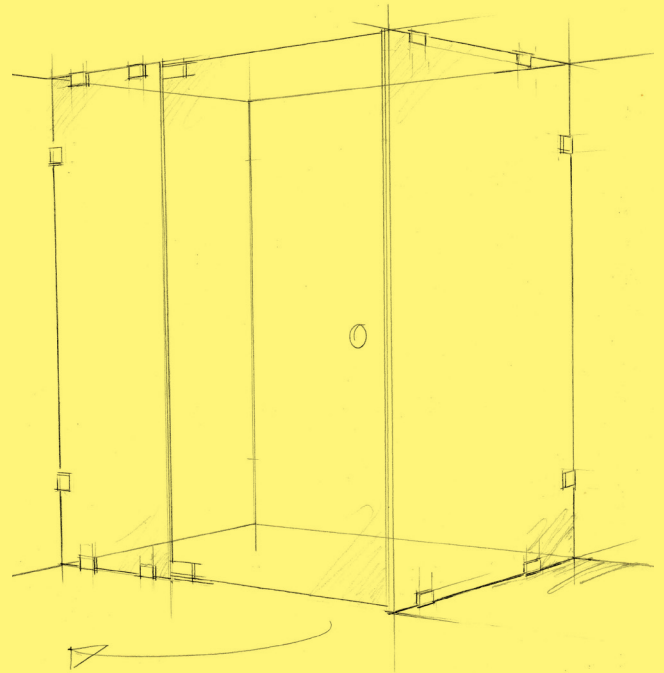

BEYOND BESPOKE PDR

ONE

Select Size	Price inc. VAT	Price exc. VAT
Up to 800x1000mm	£7,805	£6,504.17
Up to 1400x1000mm	£8,635	£7,195.83
Up to 800x1400mm	£8,375	£6,979.17
Up to 1400x1400mm	£9,135	£7,612.50

TWO

Select Handing

THREE

Select Handle	Price inc. VAT	Price exc. VAT
Short / Long Round D	—	—
Short / Long Square D	—	—
Short / Long Contour	—	—
Short / Long Chamfer	—	—
Towel Rail	—	—
Round / Square Fingerpull	—	—

Specification

- Inward or outward opening
- Anti-calcium coating
- Floor and ceiling mounted hinges
- Opti Clear 10mm glass
- Brackets only

Design Parameters

- Maximum - panel size of up to 4m²
  - door width 785mm
  - door size 1.8m²
- Hinges are mechanically fixed using screws. Suitable noggings are required in the floor and ceiling for fixing
- Not guaranteed watertight as there is no underframe, please design your space accordingly

Survey & Installation Service

- Survey & Installation price included for Area 1 only (see page 180)

FOUR

Select Glass	Price inc. VAT	Price exc. VAT
Opti Clear	—	—
Grey / Bronze	+£580	+£483.33
Satin Etched	+£635	+£529.17
Opti Clear & Satin Etched	+£1,405	+£1,170.83
Mirrored	+£1,405	+£1,170.83
Blank Canvas (<i>create your own</i>)	+£1,405	+£1,170.83

FIVE

Select Finish	Price inc. VAT	Price exc. VAT
Polished Chrome	—	—
Matte Black	+£580	+£483.33
Polished / Brushed Nickel	+£580	+£483.33
Brushed Brass[†]	+£805	+£670.83
Crafted to order		
See page 20	+£1,170	+£975.00

[†]Brushed Brass available from January 2024