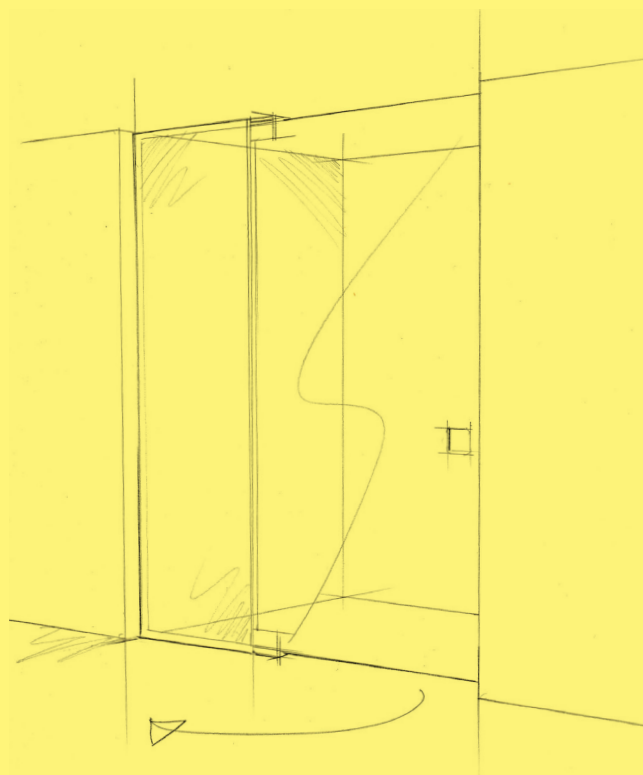

BEYOND BESPOKE PD

ONE

Select Size	Price inc. VAT	Price exc. VAT
Up to 800mm	£6,055	£5,045.83
Up to 1100mm	£6,145	£5,120.83
Up to 1400mm	£6,230	£5,191.67

TWO

Select Handing

THREE

Select Handle	Price inc. VAT	Price exc. VAT
Short / Long Round D	—	—
Short / Long Square D	—	—
Short / Long Contour	—	—
Short / Long Chamfer	—	—
Towel Rail	—	—
Round / Square Fingerpull	—	—

Specification

- Inward or outward opening
- Anti-calcium coating
- Floor and ceiling mounted hinges
- Opti Clear 10mm glass
- Profiles or brackets, never both

Design Parameters

- Maximum - panel size of up to 4m²
  - door width 785mm
  - door size 1.8m²
- Hinges are mechanically fixed using screws. Suitable noggings are required in the floor and ceiling for fixing
- Not guaranteed watertight as there is no underframe, please design your space accordingly

Survey & Installation Service

- Survey & Installation price included for Area 1 only (see page 180)

FOUR

Select Glass	Price inc. VAT	Price exc. VAT
Opti Clear	—	—
Grey / Bronze	+£360	+£300.00
Satin Etched	+£415	+£345.83
Opti Clear & Satin Etched	+£985	+£820.83
Mirrored	+£985	+£820.83
Blank Canvas (<i>create your own</i>)	+£985	+£820.83

FIVE

Select Finish	Price inc. VAT	Price exc. VAT
Polished Chrome	—	—
Matte Black	+£425	+£354.17
Polished / Brushed Nickel	+£425	+£354.17
Brushed Brass[†]	+£705	+£587.50
Crafted to order		
See page 20	+£1,040	+£866.67

[†]Brushed Brass available from January 2024